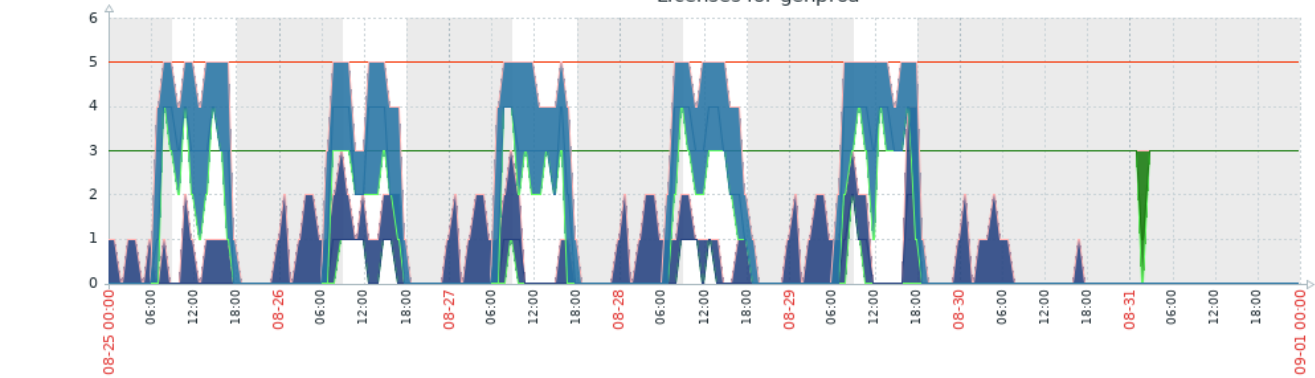

: sdd: Disk read/write rates

sdd: Disk average waiting time

: sdc: Disk utilization and queue

: sdc: Disk read/write rates

: sdc: Disk average waiting time

sdb: Disk utilization and queue

: sdb: Disk read/write rates

: sdb: Disk average waiting time

sda: Disk utilization and queue

: sda: Disk read/write rates

sda: Disk average waiting time

: Reporting for genprod

Licenses for genprod

	last	min	avg	max
Geneva Number of repserv processes for genprod [all]	3	0	2.988	3
Geneva Tech Used Licenses for genprod [all]	0	0	0.1377	4
Geneva Total Licenses for genprod [all]	5	5	5	5
Geneva Used Licenses for genprod [all]	0	0	1.0359	5

Trigger: Geneva repserv processes for genprod [= 0]

: Interface ens18: Network traffic

	last	min	avg	max
Interface ens18: Bits received [avg]	7.31 Kbps	6.63 Kbps	23.89 Kbps	2.07 Mbps
Interface ens18: Bits sent [avg]	8.84 Kbps	7.6 Kbps	968.77 Kbps	312.67 Mbps
Interface ens18: Outbound packets with errors [avg]	0	0	0	0
Interface ens18: Inbound packets with errors [avg]	0	0	0	0
Interface ens18: Outbound packets discarded [avg]	0	0	0	0
Interface ens18: Inbound packets discarded [avg]	0	0	0	0

: CPU utilization

	last	min	avg	max
CPU utilization [avg]	0.4571 %	0.05418 %	3.5598 %	75.4792 %

Trigger: High CPU utilization [> 90]

: CPU usage

: CPU jumps

**Hostname:** acmeapp01  
**OS:** Microsoft Windows Server 2019 Standard  
**CPUs:** 2  
**Cores:** 4  
**Memory:** 8 GB