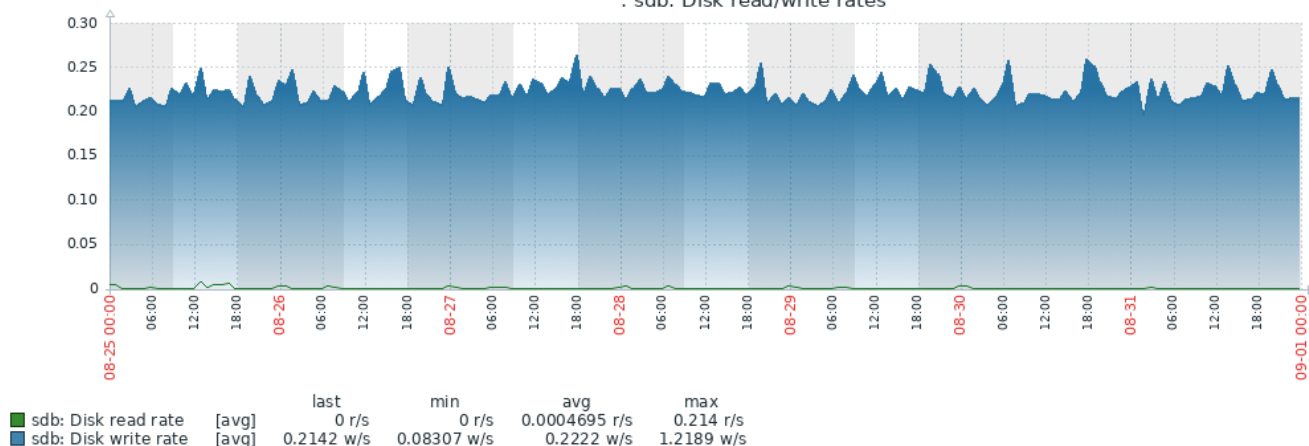

: sdd: Disk read/write rates

sdd: Disk average waiting time

: sdc: Disk utilization and queue

: sdc: Disk read/write rates

: sdc: Disk average waiting time

sdb: Disk utilization and queue

: sdb: Disk read/write rates

: sdb: Disk average waiting time

sda: Disk utilization and queue

: sda: Disk read/write rates

sda: Disk average waiting time

: Reporting for genprod

Licenses for genprod

	last	min	avg	max
Geneva Number of repserv processes for genprod [all]	3	0	2.988	3
Geneva Tech Used Licenses for genprod [all]	0	0	0.1377	4
Geneva Total Licenses for genprod [all]	5	5	5	5
Geneva Used Licenses for genprod [all]	0	0	1.0359	5

Trigger: Geneva repserv processes for genprod [= 0]

: Interface ens18: Network traffic

	last	min	avg	max
Interface ens18: Bits received [avg]	7.31 Kbps	6.63 Kbps	23.89 Kbps	2.07 Mbps
Interface ens18: Bits sent [avg]	8.84 Kbps	7.6 Kbps	968.77 Kbps	312.67 Mbps
Interface ens18: Outbound packets with errors [avg]	0	0	0	0
Interface ens18: Inbound packets with errors [avg]	0	0	0	0
Interface ens18: Outbound packets discarded [avg]	0	0	0	0
Interface ens18: Inbound packets discarded [avg]	0	0	0	0