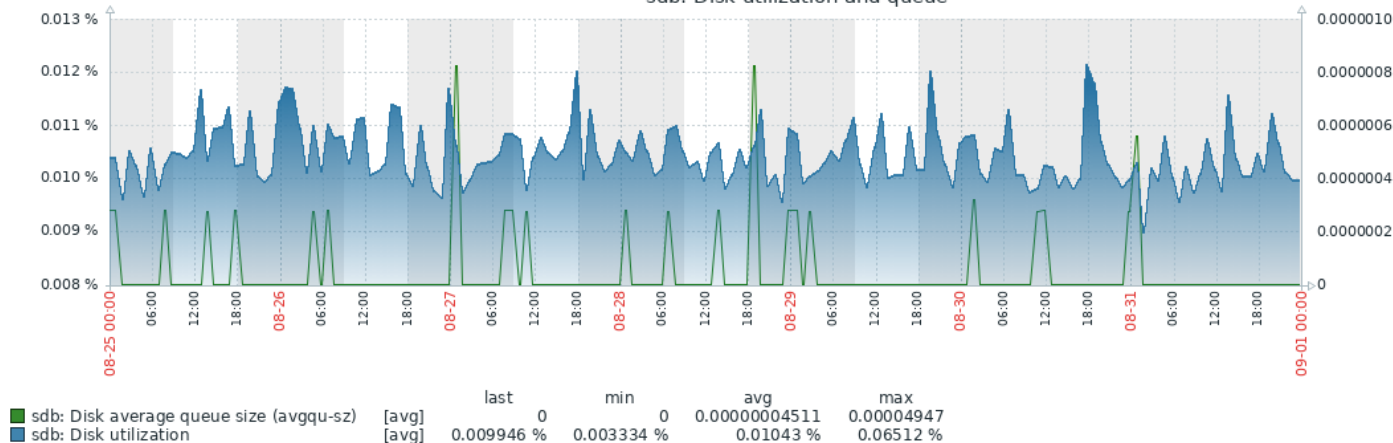

: sdd: Disk read/write rates

sdd: Disk average waiting time

: sdc: Disk utilization and queue

: sdc: Disk read/write rates

: sdc: Disk average waiting time

sdb: Disk utilization and queue

: sdb: Disk read/write rates

: sdb: Disk average waiting time

sda: Disk utilization and queue

: sda: Disk read/write rates

sda: Disk average waiting time

: Reporting for genprod

Licenses for genprod

	last	min	avg	max
Geneva Number of repserv processes for genprod [all]	3	0	2.988	3
Geneva Tech Used Licenses for genprod [all]	0	0	0.1377	4
Geneva Total Licenses for genprod [all]	5	5	5	5
Geneva Used Licenses for genprod [all]	0	0	1.0359	5

Trigger: Geneva repserv processes for genprod [= 0]

: Interface ens18: Network traffic

	last	min	avg	max
Interface ens18: Bits received [avg]	7.31 Kbps	6.63 Kbps	23.89 Kbps	2.07 Mbps
Interface ens18: Bits sent [avg]	8.84 Kbps	7.6 Kbps	968.77 Kbps	312.67 Mbps
Interface ens18: Outbound packets with errors [avg]	0	0	0	0
Interface ens18: Inbound packets with errors [avg]	0	0	0	0
Interface ens18: Outbound packets discarded [avg]	0	0	0	0
Interface ens18: Inbound packets discarded [avg]	0	0	0	0