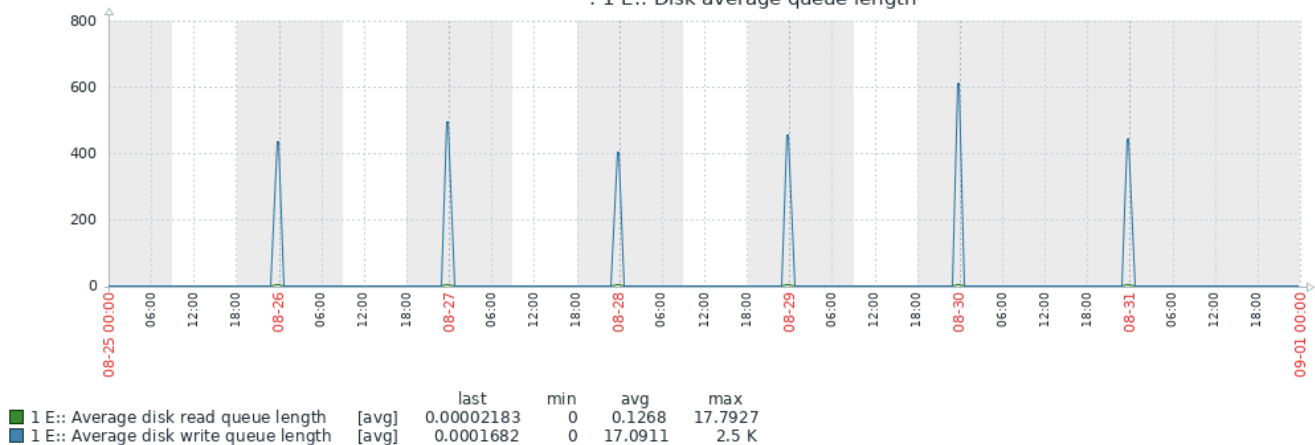

: CPU utilization

: CPU jumps

: CPU usage

: 3 G:: Disk average queue length

: 2 F:: Disk utilization and queue

: 2 F:: Disk read/write rates

: 2 F:: Disk average waiting time

: 2 F:: Disk average queue length

: 1 E:: Disk utilization and queue

: 1 E:: Disk read/write rates

: 1 E:: Disk average waiting time

: 1 E:: Disk average queue length

: 0 C:: Disk utilization and queue

: 0 C:: Disk read/write rates

: 0 C:: Disk average waiting time