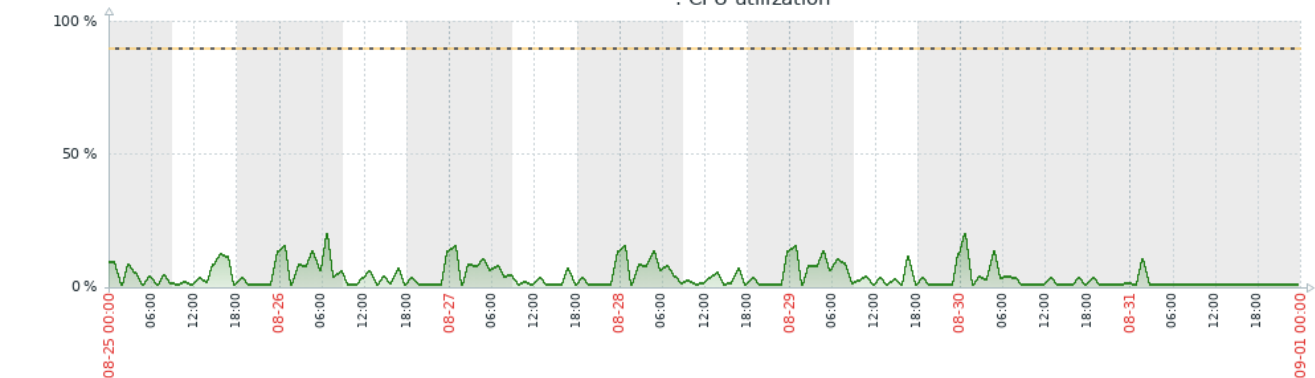

: sdd: Disk read/write rates

sdd: Disk average waiting time

: sdc: Disk utilization and queue

: sdc: Disk read/write rates

: sdc: Disk average waiting time

sdb: Disk utilization and queue

: sdb: Disk read/write rates

: sdb: Disk average waiting time

sda: Disk utilization and queue

: sda: Disk read/write rates

sda: Disk average waiting time

: Reporting for genprod

Licenses for genprod

	last	min	avg	max
Geneva Number of repserv processes for genprod [all]	3	0	2.988	3
Geneva Tech Used Licenses for genprod [all]	0	0	0.1377	4
Geneva Total Licenses for genprod [all]	5	5	5	5
Geneva Used Licenses for genprod [all]	0	0	1.0359	5

Trigger: Geneva repserv processes for genprod [= 0]

: Interface ens18: Network traffic

	last	min	avg	max
Interface ens18: Bits received [avg]	7.31 Kbps	6.63 Kbps	23.89 Kbps	2.07 Mbps
Interface ens18: Bits sent [avg]	8.84 Kbps	7.6 Kbps	968.77 Kbps	312.67 Mbps
Interface ens18: Outbound packets with errors [avg]	0	0	0	0
Interface ens18: Inbound packets with errors [avg]	0	0	0	0
Interface ens18: Outbound packets discarded [avg]	0	0	0	0
Interface ens18: Inbound packets discarded [avg]	0	0	0	0

: CPU utilization

	last	min	avg	max
CPU utilization [avg]	0.4571 %	0.05418 %	3.5598 %	75.4792 %

Trigger: High CPU utilization [> 90]

: CPU usage

: CPU jumps

**Hostname:** acmeapp01  
**OS:** Microsoft Windows Server 2019 Standard  
**CPUs:** 2  
**Cores:** 4  
**Memory:** 8 GB