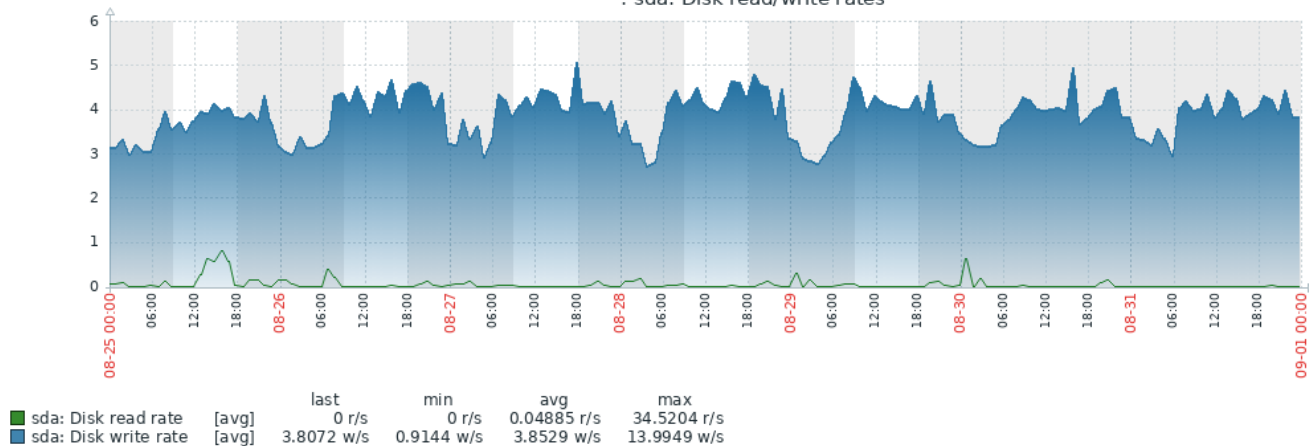

: sdd: Disk read/write rates

sdd: Disk average waiting time

: sdc: Disk utilization and queue

: sdc: Disk read/write rates

: sdc: Disk average waiting time

sdb: Disk utilization and queue

: sdb: Disk read/write rates

: sdb: Disk average waiting time

sda: Disk utilization and queue

: sda: Disk read/write rates

sda: Disk average waiting time

: Reporting for genprod

Licenses for genprod

	last	min	avg	max
Geneva Number of repserv processes for genprod [all]	3	0	2.988	3
Geneva Tech Used Licenses for genprod [all]	0	0	0.1377	4
Geneva Total Licenses for genprod [all]	5	5	5	5
Geneva Used Licenses for genprod [all]	0	0	1.0359	5

Trigger: Geneva repserv processes for genprod [= 0]

: Interface ens18: Network traffic

	last	min	avg	max
Interface ens18: Bits received [avg]	7.31 Kbps	6.63 Kbps	23.89 Kbps	2.07 Mbps
Interface ens18: Bits sent [avg]	8.84 Kbps	7.6 Kbps	968.77 Kbps	312.67 Mbps
Interface ens18: Outbound packets with errors [avg]	0	0	0	0
Interface ens18: Inbound packets with errors [avg]	0	0	0	0
Interface ens18: Outbound packets discarded [avg]	0	0	0	0
Interface ens18: Inbound packets discarded [avg]	0	0	0	0