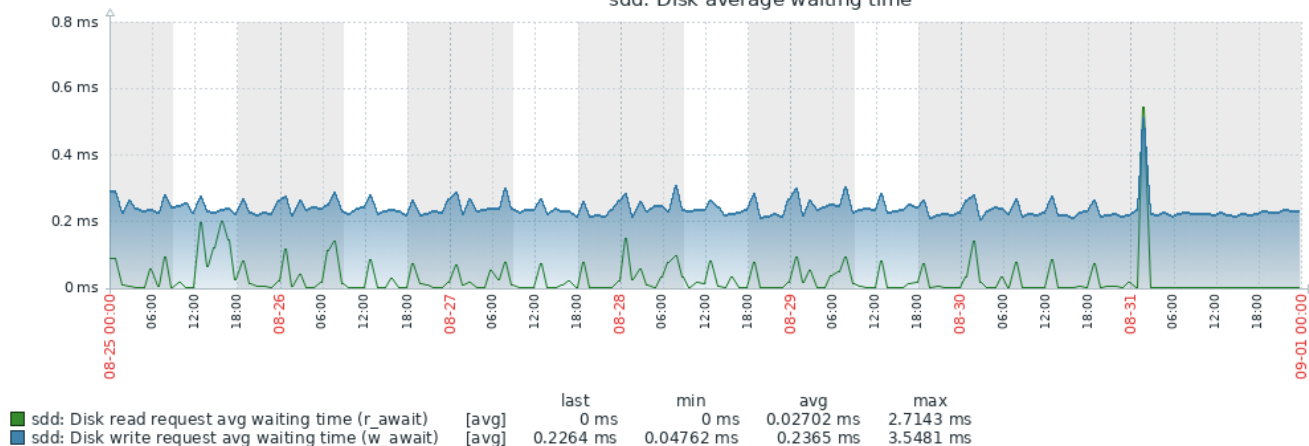

: sdd: Disk read/write rates

sdd: Disk average waiting time

: sdc: Disk utilization and queue

: sdc: Disk read/write rates

: sdc: Disk average waiting time

sdb: Disk utilization and queue

: sdb: Disk read/write rates

: sdb: Disk average waiting time

sda: Disk utilization and queue

: sda: Disk read/write rates

sda: Disk average waiting time

: Reporting for genprod

Licenses for genprod

	last	min	avg	max
Geneva Number of repserv processes for genprod [all]	3	0	2.988	3
Geneva Tech Used Licenses for genprod [all]	0	0	0.1377	4
Geneva Total Licenses for genprod [all]	5	5	5	5
Geneva Used Licenses for genprod [all]	0	0	1.0359	5

Trigger: Geneva repserv processes for genprod [= 0]

: Interface ens18: Network traffic

	last	min	avg	max
Interface ens18: Bits received [avg]	7.31 Kbps	6.63 Kbps	23.89 Kbps	2.07 Mbps
Interface ens18: Bits sent [avg]	8.84 Kbps	7.6 Kbps	968.77 Kbps	312.67 Mbps
Interface ens18: Outbound packets with errors [avg]	0	0	0	0
Interface ens18: Inbound packets with errors [avg]	0	0	0	0
Interface ens18: Outbound packets discarded [avg]	0	0	0	0
Interface ens18: Inbound packets discarded [avg]	0	0	0	0