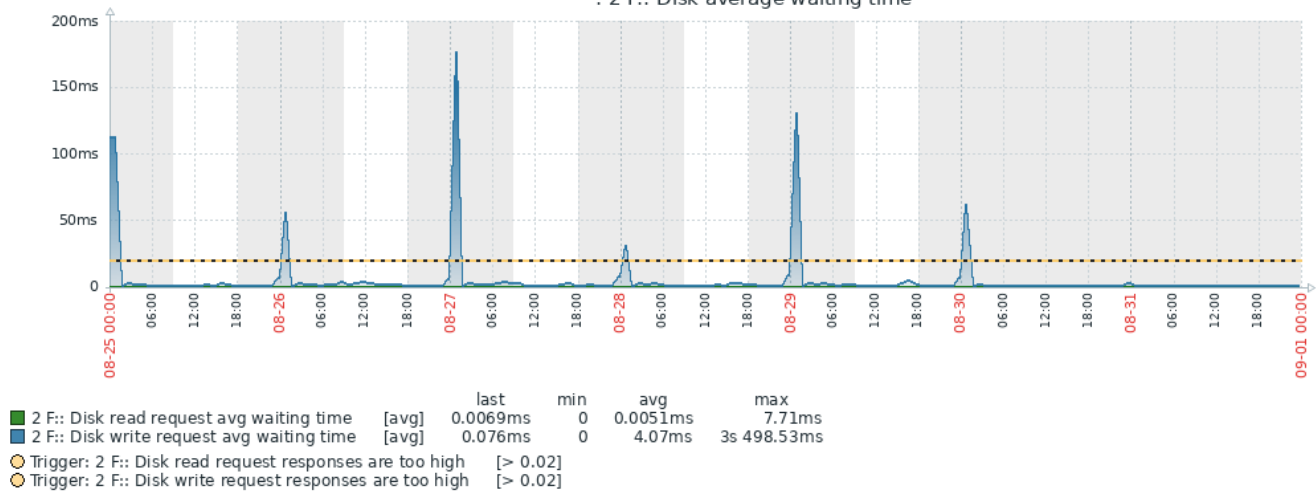

: CPU utilization

: CPU jumps

: CPU usage

: 3 G:: Disk average queue length

: 2 F:: Disk utilization and queue

: 2 F:: Disk read/write rates

: 2 F:: Disk average waiting time

: 2 F:: Disk average queue length