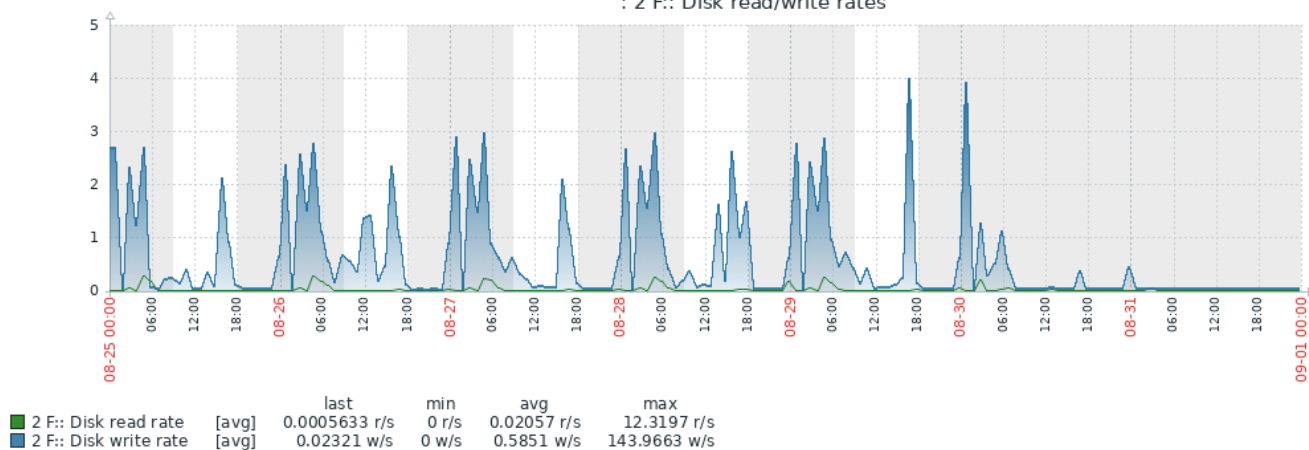

Trigger: Geneva repserv processes for genprod [= 0]

: Interface ens18: Network traffic

	last	min	avg	max
Interface ens18: Bits received [avg]	7.31 Kbps	6.63 Kbps	23.89 Kbps	2.07 Mbps
Interface ens18: Bits sent [avg]	8.84 Kbps	7.6 Kbps	968.77 Kbps	312.67 Mbps
Interface ens18: Outbound packets with errors [avg]	0	0	0	0
Interface ens18: Inbound packets with errors [avg]	0	0	0	0
Interface ens18: Outbound packets discarded [avg]	0	0	0	0
Interface ens18: Inbound packets discarded [avg]	0	0	0	0

: CPU utilization

: CPU jumps

: CPU usage

: 3 G:: Disk average queue length

: 2 F:: Disk utilization and queue

: 2 F:: Disk read/write rates

: 2 F:: Disk average waiting time

: 2 F:: Disk average queue length