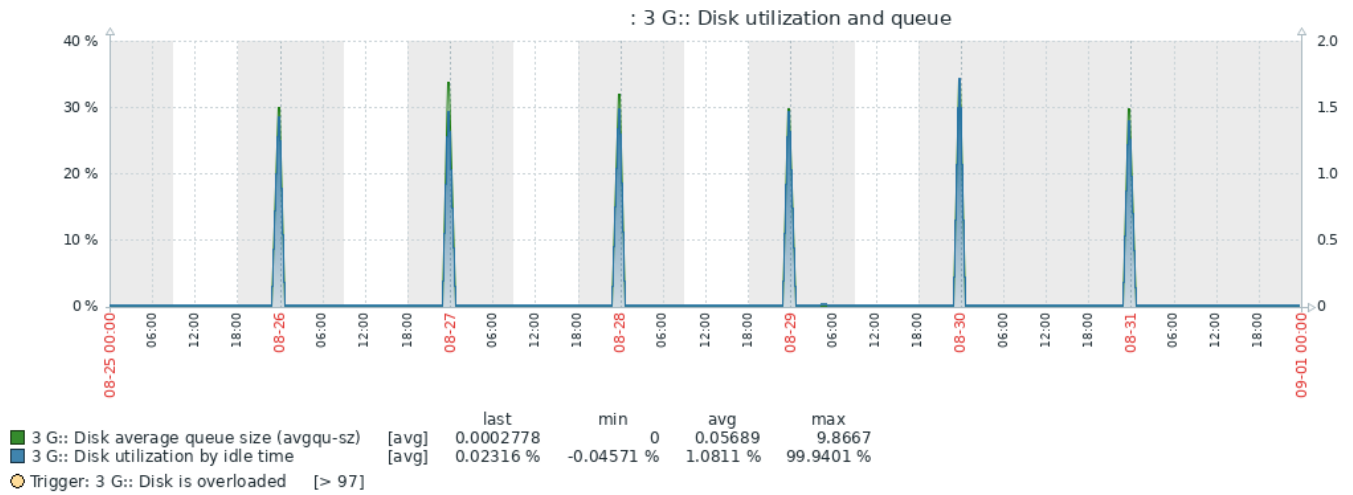

: CPU utilization

: CPU jumps

: CPU usage

: 3 G:: Disk average queue length

: 2 F:: Disk utilization and queue

: 2 F:: Disk read/write rates

: 2 F:: Disk average waiting time

: 2 F:: Disk average queue length