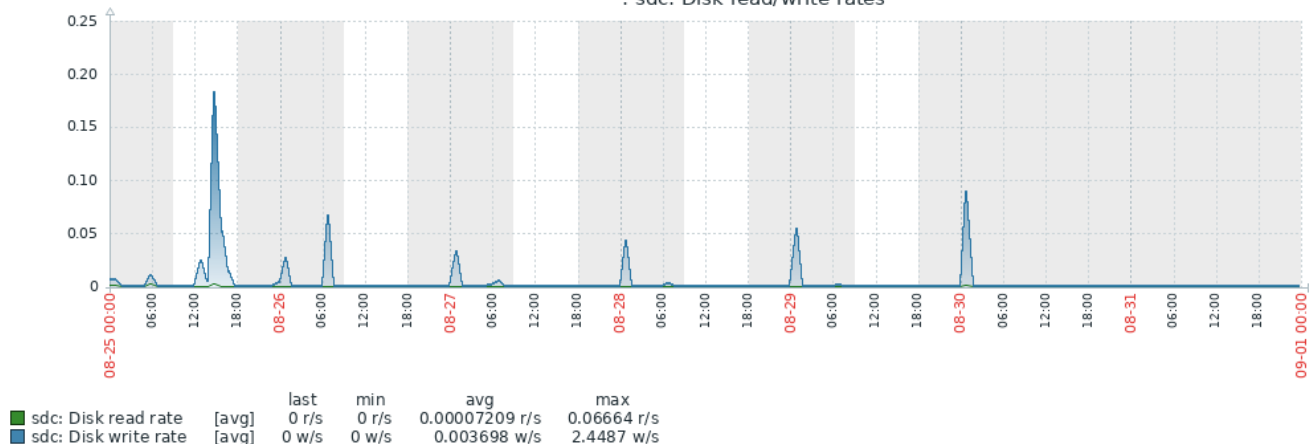

: sdd: Disk read/write rates

sdd: Disk average waiting time

: sdc: Disk utilization and queue

: sdc: Disk read/write rates

: sdc: Disk average waiting time

sdb: Disk utilization and queue

: sdb: Disk read/write rates

: sdb: Disk average waiting time

sda: Disk utilization and queue

: sda: Disk read/write rates

sda: Disk average waiting time

: Reporting for genprod

Licenses for genprod

	last	min	avg	max
Geneva Number of repserv processes for genprod [all]	3	0	2.988	3
Geneva Tech Used Licenses for genprod [all]	0	0	0.1377	4
Geneva Total Licenses for genprod [all]	5	5	5	5
Geneva Used Licenses for genprod [all]	0	0	1.0359	5

Trigger: Geneva repserv processes for genprod [= 0]

: Interface ens18: Network traffic

	last	min	avg	max
Interface ens18: Bits received [avg]	7.31 Kbps	6.63 Kbps	23.89 Kbps	2.07 Mbps
Interface ens18: Bits sent [avg]	8.84 Kbps	7.6 Kbps	968.77 Kbps	312.67 Mbps
Interface ens18: Outbound packets with errors [avg]	0	0	0	0
Interface ens18: Inbound packets with errors [avg]	0	0	0	0
Interface ens18: Outbound packets discarded [avg]	0	0	0	0
Interface ens18: Inbound packets discarded [avg]	0	0	0	0