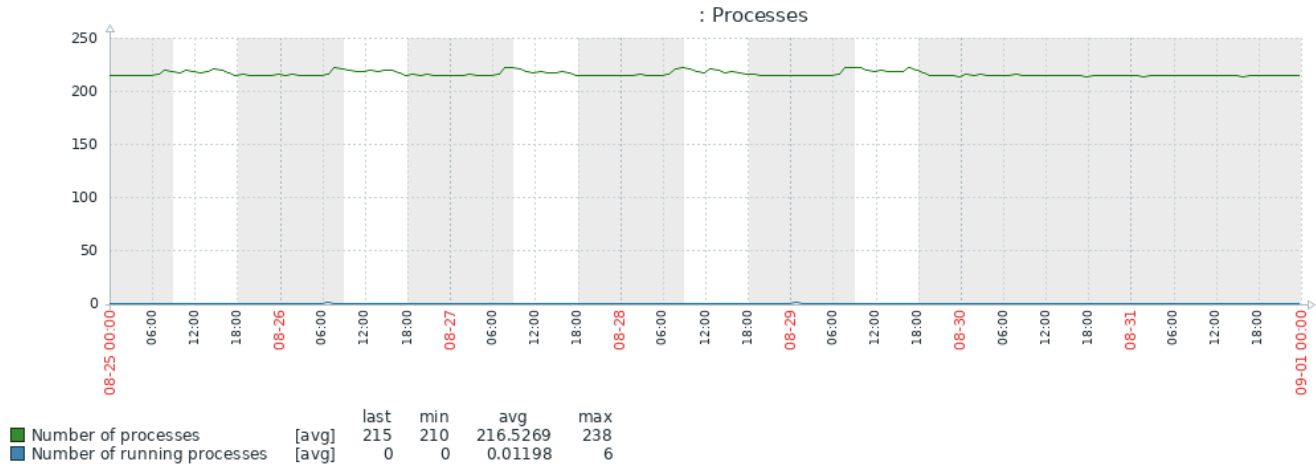

: sdd: Disk read/write rates

sdd: Disk average waiting time

: sdc: Disk utilization and queue

: sdc: Disk read/write rates

: sdc: Disk average waiting time

sdb: Disk utilization and queue

: sdb: Disk read/write rates

: sdb: Disk average waiting time

sda: Disk utilization and queue

: sda: Disk read/write rates

sda: Disk average waiting time

: Reporting for genprod

Licenses for genprod

	last	min	avg	max
Geneva Number of repserv processes for genprod [all]	3	0	2.988	3
Geneva Tech Used Licenses for genprod [all]	0	0	0.1377	4
Geneva Total Licenses for genprod [all]	5	5	5	5
Geneva Used Licenses for genprod [all]	0	0	1.0359	5

Trigger: Geneva repserv processes for genprod [= 0]

: Interface ens18: Network traffic

	last	min	avg	max
Interface ens18: Bits received [avg]	7.31 Kbps	6.63 Kbps	23.89 Kbps	2.07 Mbps
Interface ens18: Bits sent [avg]	8.84 Kbps	7.6 Kbps	968.77 Kbps	312.67 Mbps
Interface ens18: Outbound packets with errors [avg]	0	0	0	0
Interface ens18: Inbound packets with errors [avg]	0	0	0	0
Interface ens18: Outbound packets discarded [avg]	0	0	0	0
Interface ens18: Inbound packets discarded [avg]	0	0	0	0