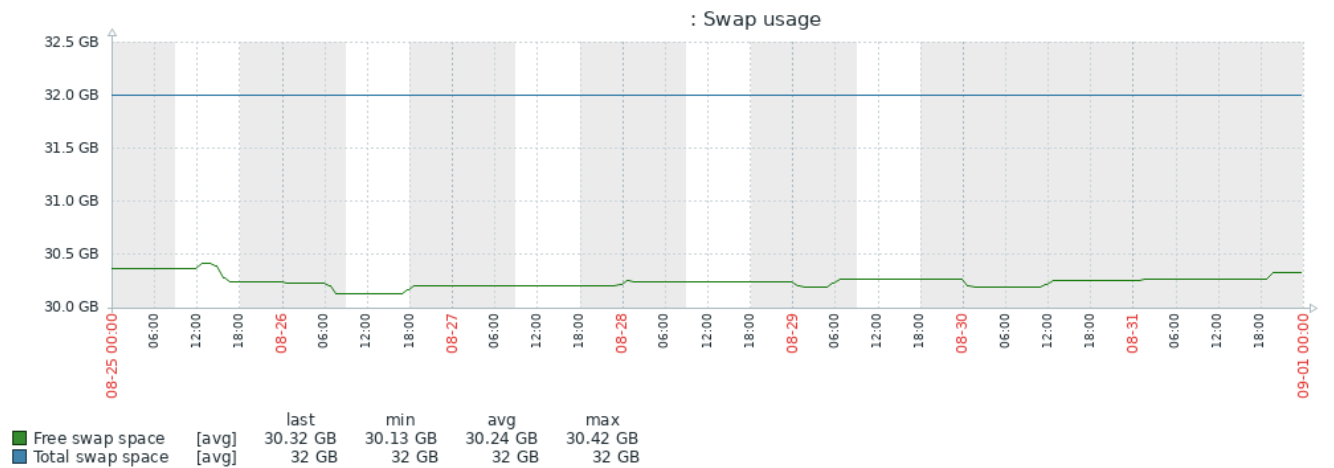

Acme Corp  
333 West 39th Street Suite 903 New York, NY 10018 US

Hostname	Description	CPUs	Cores	Memory
acmegen01	Linux/Unix System	4	4	98 GB
acmeapp01	Geneva Application/Microsoft SQL Server	2	4	8 GB

**Hostname:** acmegen01  
**OS:** Red Hat Enterprise Linux release 8.3 (Ootpa)  
**CPUs:** 4  
**Cores:** 4  
**Memory:** 98 GB

: sdd: Disk read/write rates

sdd: Disk average waiting time

: sdc: Disk utilization and queue

: sdc: Disk read/write rates

: sdc: Disk average waiting time

sdb: Disk utilization and queue

: sdb: Disk read/write rates

: sdb: Disk average waiting time

sda: Disk utilization and queue

: sda: Disk read/write rates

sda: Disk average waiting time

: Reporting for genprod

Licenses for genprod

	last	min	avg	max
Geneva Number of repserv processes for genprod [all]	3	0	2.988	3
Geneva Tech Used Licenses for genprod [all]	0	0	0.1377	4
Geneva Total Licenses for genprod [all]	5	5	5	5
Geneva Used Licenses for genprod [all]	0	0	1.0359	5

Trigger: Geneva repserv processes for genprod [= 0]

: Interface ens18: Network traffic

	last	min	avg	max
Interface ens18: Bits received [avg]	7.31 Kbps	6.63 Kbps	23.89 Kbps	2.07 Mbps
Interface ens18: Bits sent [avg]	8.84 Kbps	7.6 Kbps	968.77 Kbps	312.67 Mbps
Interface ens18: Outbound packets with errors [avg]	0	0	0	0
Interface ens18: Inbound packets with errors [avg]	0	0	0	0
Interface ens18: Outbound packets discarded [avg]	0	0	0	0
Interface ens18: Inbound packets discarded [avg]	0	0	0	0