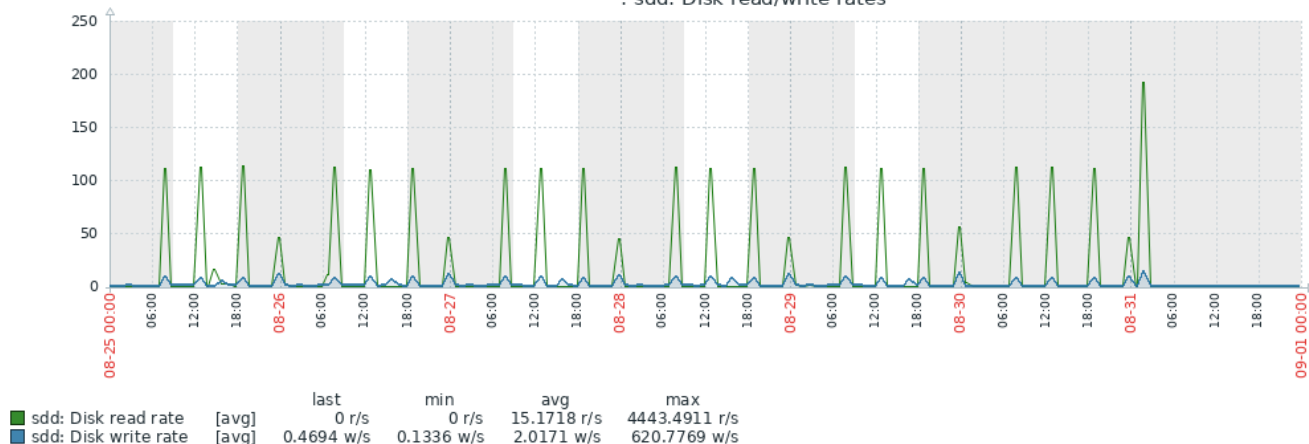

: sdd: Disk read/write rates

sdd: Disk average waiting time

: sdc: Disk utilization and queue

: sdc: Disk read/write rates

: sdc: Disk average waiting time

sdb: Disk utilization and queue

: sdb: Disk read/write rates

: sdb: Disk average waiting time

sda: Disk utilization and queue

: sda: Disk read/write rates

sda: Disk average waiting time

: Reporting for genprod

Licenses for genprod

	last	min	avg	max
Geneva Number of repserv processes for genprod [all]	3	0	2.988	3
Geneva Tech Used Licenses for genprod [all]	0	0	0.1377	4
Geneva Total Licenses for genprod [all]	5	5	5	5
Geneva Used Licenses for genprod [all]	0	0	1.0359	5

Trigger: Geneva repserv processes for genprod [= 0]

: Interface ens18: Network traffic

	last	min	avg	max
Interface ens18: Bits received [avg]	7.31 Kbps	6.63 Kbps	23.89 Kbps	2.07 Mbps
Interface ens18: Bits sent [avg]	8.84 Kbps	7.6 Kbps	968.77 Kbps	312.67 Mbps
Interface ens18: Outbound packets with errors [avg]	0	0	0	0
Interface ens18: Inbound packets with errors [avg]	0	0	0	0
Interface ens18: Outbound packets discarded [avg]	0	0	0	0
Interface ens18: Inbound packets discarded [avg]	0	0	0	0