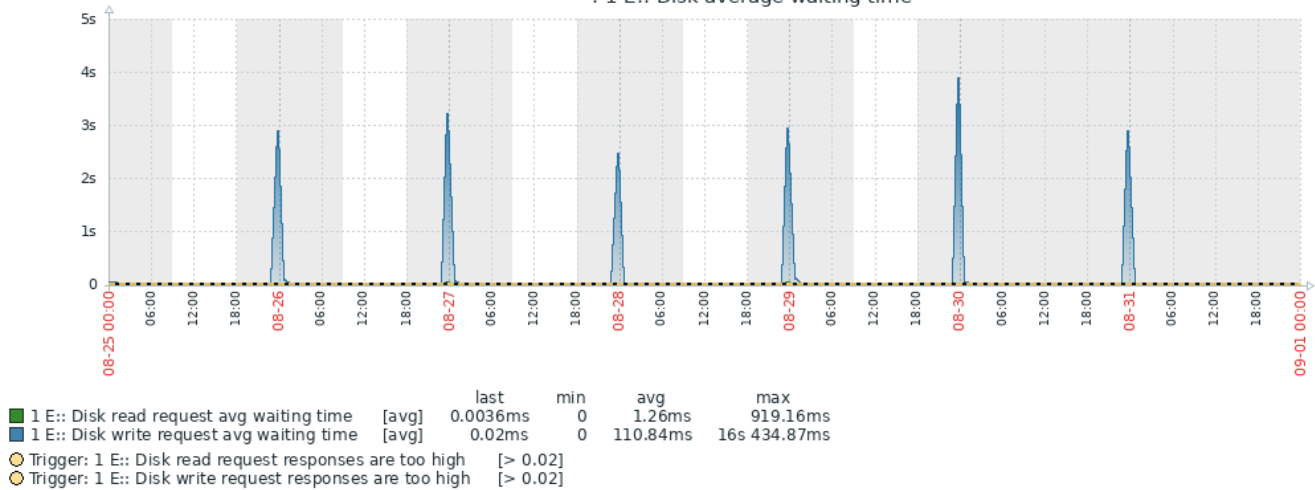

: CPU utilization

	last	min	avg	max
CPU utilization [avg]	0.4571 %	0.05418 %	3.5598 %	75.4792 %

Trigger: High CPU utilization [> 90]

: CPU usage

: CPU jumps

**Hostname:** acmeapp01  
**OS:** Microsoft Windows Server 2019 Standard  
**CPUs:** 2  
**Cores:** 4  
**Memory:** 8 GB

: CPU utilization

: CPU jumps

: CPU usage

: 3 G:: Disk average queue length

: 2 F:: Disk utilization and queue

: 2 F:: Disk read/write rates

: 2 F:: Disk average waiting time

: 2 F:: Disk average queue length

: 1 E:: Disk utilization and queue

: 1 E:: Disk read/write rates

: 1 E:: Disk average waiting time

: 1 E:: Disk average queue length

: 0 C:: Disk utilization and queue

: 0 C:: Disk read/write rates

: 0 C:: Disk average waiting time