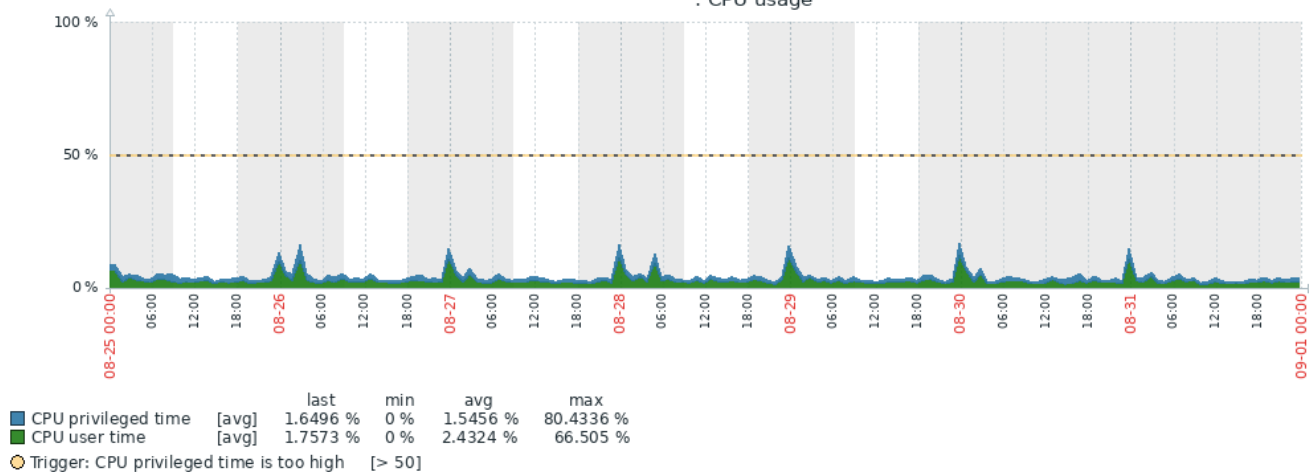

Trigger: Geneva repserv processes for genprod [= 0]

: Interface ens18: Network traffic

	last	min	avg	max
Interface ens18: Bits received [avg]	7.31 Kbps	6.63 Kbps	23.89 Kbps	2.07 Mbps
Interface ens18: Bits sent [avg]	8.84 Kbps	7.6 Kbps	968.77 Kbps	312.67 Mbps
Interface ens18: Outbound packets with errors [avg]	0	0	0	0
Interface ens18: Inbound packets with errors [avg]	0	0	0	0
Interface ens18: Outbound packets discarded [avg]	0	0	0	0
Interface ens18: Inbound packets discarded [avg]	0	0	0	0

: CPU utilization

	last	min	avg	max
CPU utilization [avg]	0.4571 %	0.05418 %	3.5598 %	75.4792 %

Trigger: High CPU utilization [> 90]

: CPU usage

: CPU jumps

**Hostname:** acmeapp01  
**OS:** Microsoft Windows Server 2019 Standard  
**CPUs:** 2  
**Cores:** 4  
**Memory:** 8 GB

: CPU utilization

: CPU jumps

: CPU usage

: 3 G:: Disk average queue length

: 2 F:: Disk utilization and queue

: 2 F:: Disk read/write rates

: 2 F:: Disk average waiting time

: 2 F:: Disk average queue length