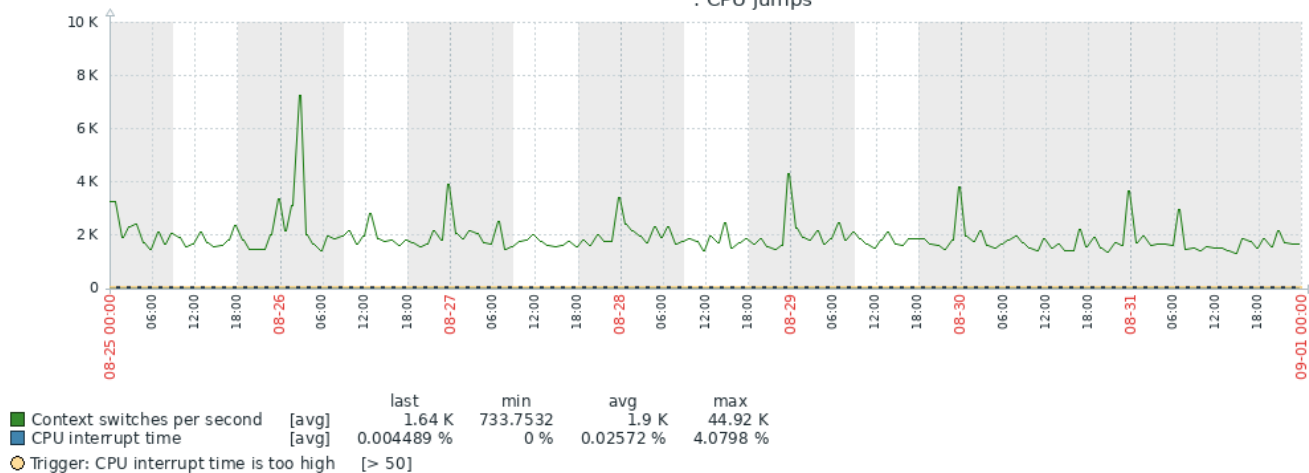

Trigger: Geneva repserv processes for genprod [= 0]

: Interface ens18: Network traffic

	last	min	avg	max
Interface ens18: Bits received [avg]	7.31 Kbps	6.63 Kbps	23.89 Kbps	2.07 Mbps
Interface ens18: Bits sent [avg]	8.84 Kbps	7.6 Kbps	968.77 Kbps	312.67 Mbps
Interface ens18: Outbound packets with errors [avg]	0	0	0	0
Interface ens18: Inbound packets with errors [avg]	0	0	0	0
Interface ens18: Outbound packets discarded [avg]	0	0	0	0
Interface ens18: Inbound packets discarded [avg]	0	0	0	0

: CPU utilization

	last	min	avg	max
CPU utilization [avg]	0.4571 %	0.05418 %	3.5598 %	75.4792 %

Trigger: High CPU utilization [> 90]

: CPU usage

: CPU jumps

**Hostname:** acmeapp01  
**OS:** Microsoft Windows Server 2019 Standard  
**CPUs:** 2  
**Cores:** 4  
**Memory:** 8 GB

: CPU utilization

: CPU jumps

: CPU usage

: 3 G:: Disk average queue length

: 2 F:: Disk utilization and queue

: 2 F:: Disk read/write rates

: 2 F:: Disk average waiting time

: 2 F:: Disk average queue length