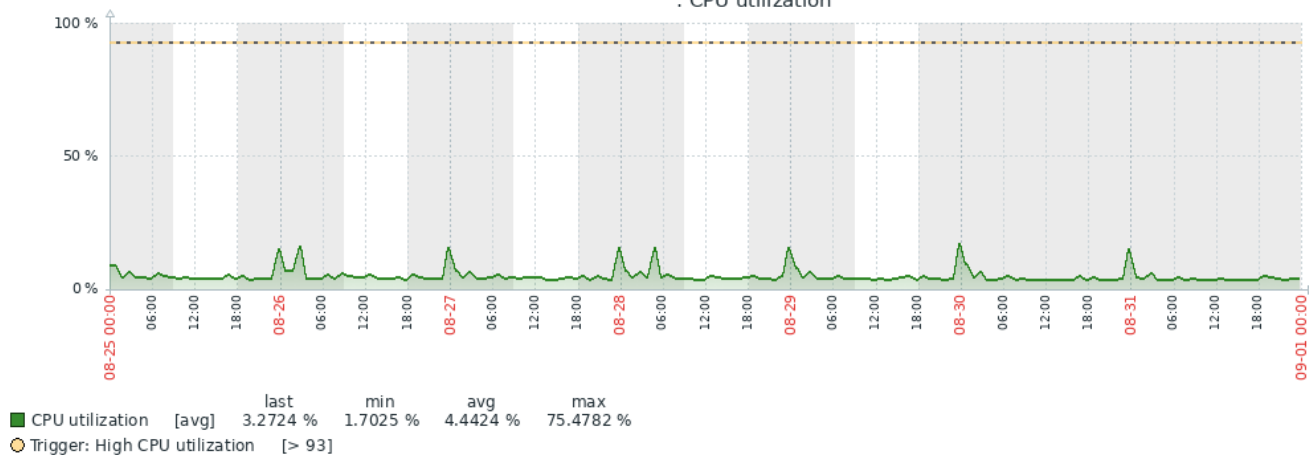

Trigger: Geneva repserv processes for genprod [= 0]

: Interface ens18: Network traffic

	last	min	avg	max
Interface ens18: Bits received [avg]	7.31 Kbps	6.63 Kbps	23.89 Kbps	2.07 Mbps
Interface ens18: Bits sent [avg]	8.84 Kbps	7.6 Kbps	968.77 Kbps	312.67 Mbps
Interface ens18: Outbound packets with errors [avg]	0	0	0	0
Interface ens18: Inbound packets with errors [avg]	0	0	0	0
Interface ens18: Outbound packets discarded [avg]	0	0	0	0
Interface ens18: Inbound packets discarded [avg]	0	0	0	0

: CPU utilization

	last	min	avg	max
CPU utilization [avg]	0.4571 %	0.05418 %	3.5598 %	75.4792 %

Trigger: High CPU utilization [> 90]

: CPU usage

: CPU jumps

**Hostname:** acmeapp01  
**OS:** Microsoft Windows Server 2019 Standard  
**CPUs:** 2  
**Cores:** 4  
**Memory:** 8 GB

: CPU utilization

: CPU jumps

: CPU usage

: 3 G:: Disk average queue length

: 2 F:: Disk utilization and queue

: 2 F:: Disk read/write rates

: 2 F:: Disk average waiting time

: 2 F:: Disk average queue length