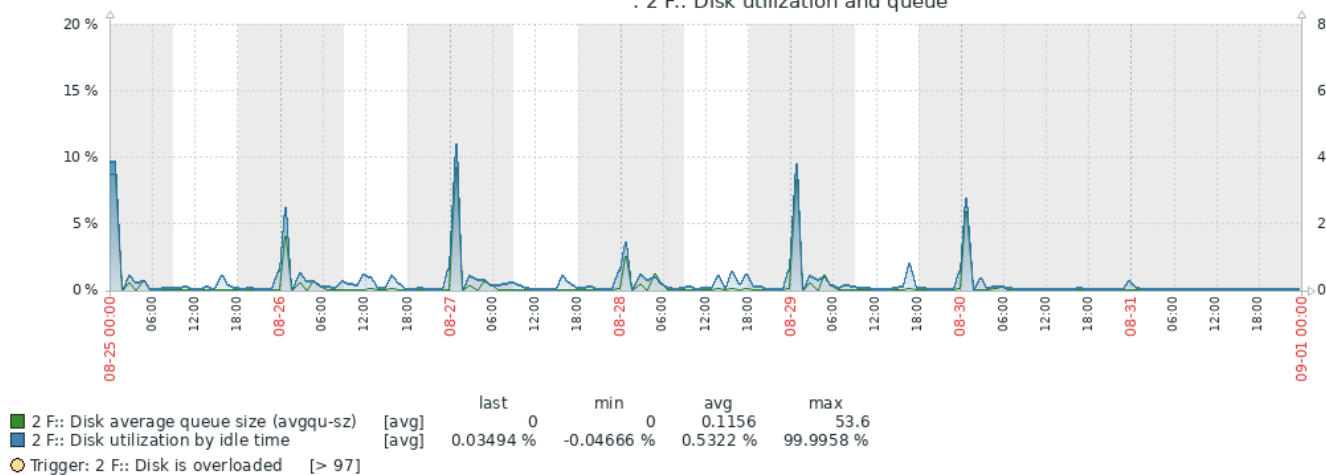

: CPU utilization

: CPU jumps

: CPU usage

: 3 G:: Disk average queue length

: 2 F:: Disk utilization and queue

: 2 F:: Disk read/write rates

: 2 F:: Disk average waiting time

: 2 F:: Disk average queue length