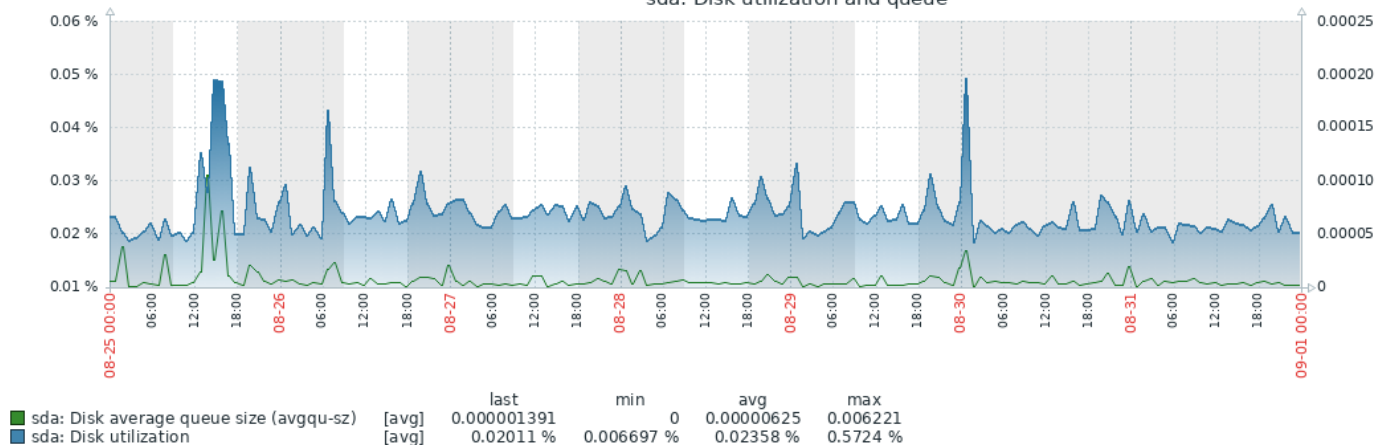

: sdd: Disk read/write rates

sdd: Disk average waiting time

: sdc: Disk utilization and queue

: sdc: Disk read/write rates

: sdc: Disk average waiting time

sdb: Disk utilization and queue

: sdb: Disk read/write rates

: sdb: Disk average waiting time

sda: Disk utilization and queue

: sda: Disk read/write rates

sda: Disk average waiting time

: Reporting for genprod

Licenses for genprod

	last	min	avg	max
Geneva Number of repserv processes for genprod [all]	3	0	2.988	3
Geneva Tech Used Licenses for genprod [all]	0	0	0.1377	4
Geneva Total Licenses for genprod [all]	5	5	5	5
Geneva Used Licenses for genprod [all]	0	0	1.0359	5

Trigger: Geneva repserv processes for genprod [= 0]

: Interface ens18: Network traffic

	last	min	avg	max
Interface ens18: Bits received [avg]	7.31 Kbps	6.63 Kbps	23.89 Kbps	2.07 Mbps
Interface ens18: Bits sent [avg]	8.84 Kbps	7.6 Kbps	968.77 Kbps	312.67 Mbps
Interface ens18: Outbound packets with errors [avg]	0	0	0	0
Interface ens18: Inbound packets with errors [avg]	0	0	0	0
Interface ens18: Outbound packets discarded [avg]	0	0	0	0
Interface ens18: Inbound packets discarded [avg]	0	0	0	0