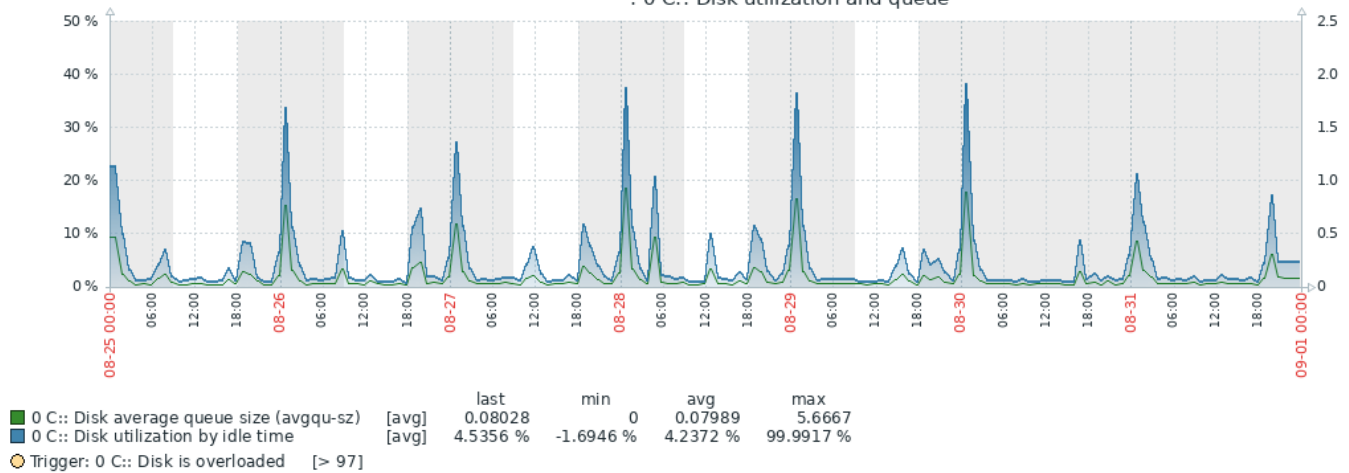

: 1 E:: Disk utilization and queue

: 1 E:: Disk read/write rates

: 1 E:: Disk average waiting time

: 1 E:: Disk average queue length

: 0 C:: Disk utilization and queue

: 0 C:: Disk read/write rates

: 0 C:: Disk average waiting time