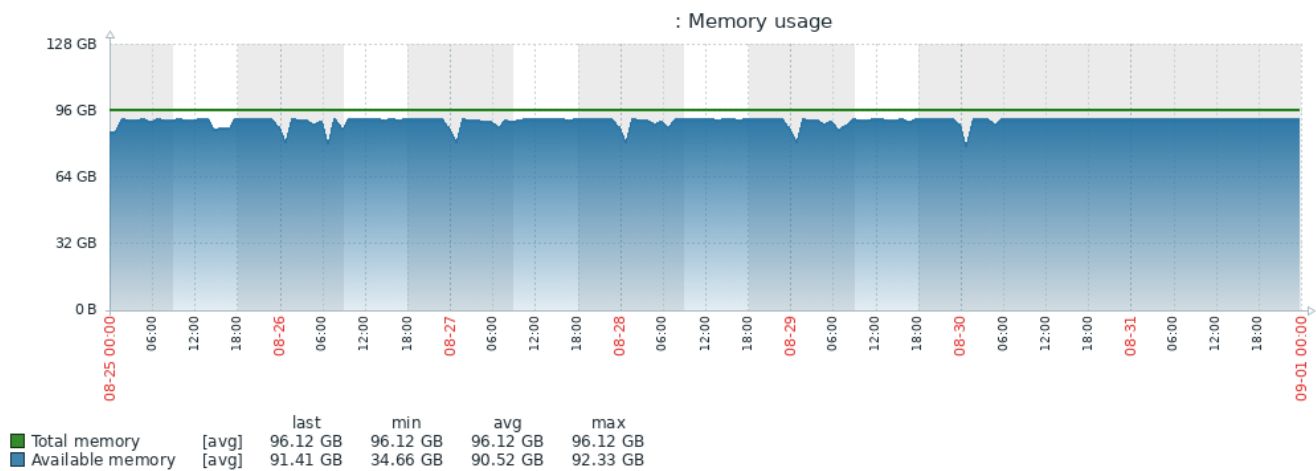

: sdb: Disk average waiting time

sda: Disk utilization and queue

: sda: Disk read/write rates

sda: Disk average waiting time

: Reporting for genprod

Licenses for genprod

	last	min	avg	max
Geneva Number of repserv processes for genprod [all]	3	0	2.988	3
Geneva Tech Used Licenses for genprod [all]	0	0	0.1377	4
Geneva Total Licenses for genprod [all]	5	5	5	5
Geneva Used Licenses for genprod [all]	0	0	1.0359	5

Trigger: Geneva repserv processes for genprod [= 0]

: Interface ens18: Network traffic

	last	min	avg	max
Interface ens18: Bits received [avg]	7.31 Kbps	6.63 Kbps	23.89 Kbps	2.07 Mbps
Interface ens18: Bits sent [avg]	8.84 Kbps	7.6 Kbps	968.77 Kbps	312.67 Mbps
Interface ens18: Outbound packets with errors [avg]	0	0	0	0
Interface ens18: Inbound packets with errors [avg]	0	0	0	0
Interface ens18: Outbound packets discarded [avg]	0	0	0	0
Interface ens18: Inbound packets discarded [avg]	0	0	0	0