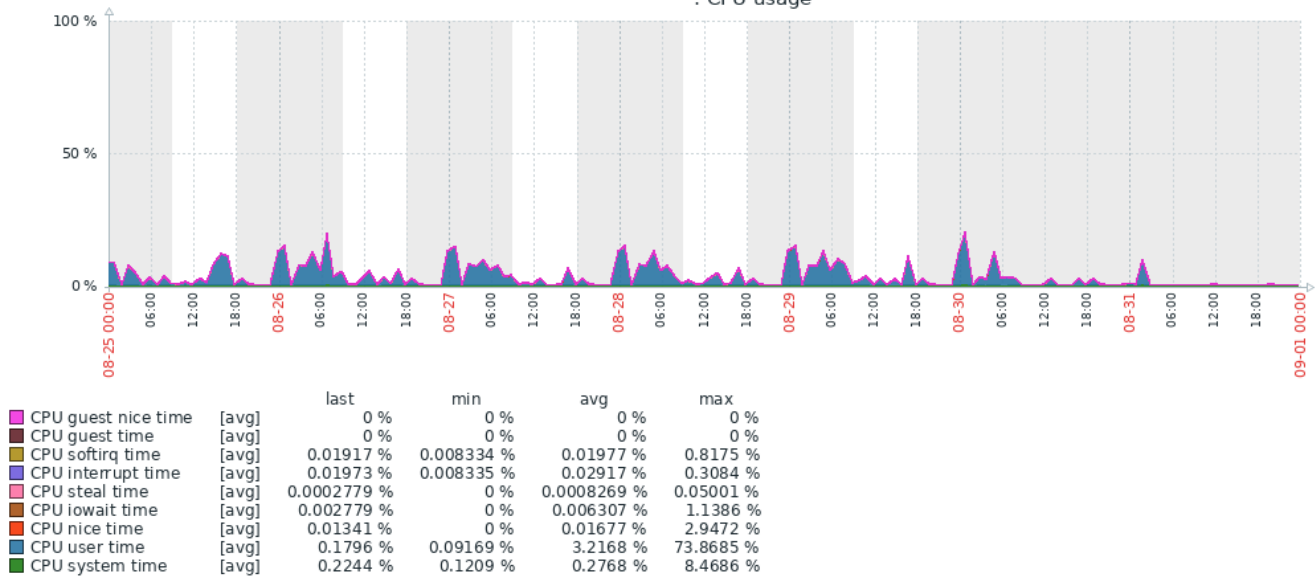

: sdb: Disk average waiting time

sda: Disk utilization and queue

: sda: Disk read/write rates

sda: Disk average waiting time

: Reporting for genprod

Licenses for genprod

	last	min	avg	max
Geneva Number of repserv processes for genprod [all]	3	0	2.988	3
Geneva Tech Used Licenses for genprod [all]	0	0	0.1377	4
Geneva Total Licenses for genprod [all]	5	5	5	5
Geneva Used Licenses for genprod [all]	0	0	1.0359	5

Trigger: Geneva repserv processes for genprod [= 0]

: Interface ens18: Network traffic

	last	min	avg	max
Interface ens18: Bits received [avg]	7.31 Kbps	6.63 Kbps	23.89 Kbps	2.07 Mbps
Interface ens18: Bits sent [avg]	8.84 Kbps	7.6 Kbps	968.77 Kbps	312.67 Mbps
Interface ens18: Outbound packets with errors [avg]	0	0	0	0
Interface ens18: Inbound packets with errors [avg]	0	0	0	0
Interface ens18: Outbound packets discarded [avg]	0	0	0	0
Interface ens18: Inbound packets discarded [avg]	0	0	0	0

: CPU utilization

	last	min	avg	max
CPU utilization [avg]	0.4571 %	0.05418 %	3.5598 %	75.4792 %

Trigger: High CPU utilization [> 90]

: CPU usage

: CPU jumps

**Hostname:** acmeapp01  
**OS:** Microsoft Windows Server 2019 Standard  
**CPUs:** 2  
**Cores:** 4  
**Memory:** 8 GB