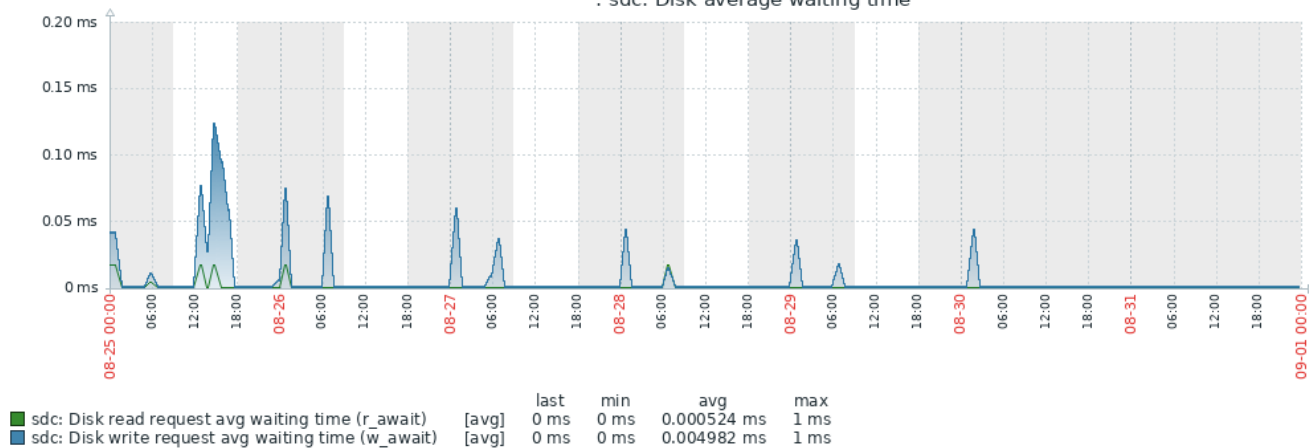

: sdd: Disk read/write rates

sdd: Disk average waiting time

: sdc: Disk utilization and queue

: sdc: Disk read/write rates

: sdc: Disk average waiting time

sdb: Disk utilization and queue

: sdb: Disk read/write rates

: sdb: Disk average waiting time

sda: Disk utilization and queue

: sda: Disk read/write rates

sda: Disk average waiting time

: Reporting for genprod

Licenses for genprod

	last	min	avg	max
Geneva Number of repserv processes for genprod [all]	3	0	2.988	3
Geneva Tech Used Licenses for genprod [all]	0	0	0.1377	4
Geneva Total Licenses for genprod [all]	5	5	5	5
Geneva Used Licenses for genprod [all]	0	0	1.0359	5

Trigger: Geneva repserv processes for genprod [= 0]

: Interface ens18: Network traffic

	last	min	avg	max
Interface ens18: Bits received [avg]	7.31 Kbps	6.63 Kbps	23.89 Kbps	2.07 Mbps
Interface ens18: Bits sent [avg]	8.84 Kbps	7.6 Kbps	968.77 Kbps	312.67 Mbps
Interface ens18: Outbound packets with errors [avg]	0	0	0	0
Interface ens18: Inbound packets with errors [avg]	0	0	0	0
Interface ens18: Outbound packets discarded [avg]	0	0	0	0
Interface ens18: Inbound packets discarded [avg]	0	0	0	0