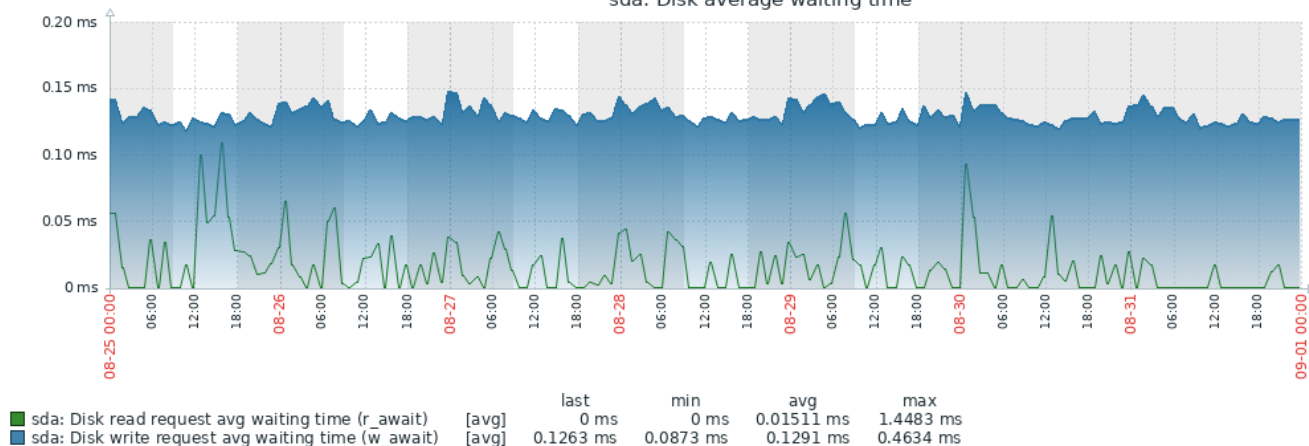

: sdb: Disk average waiting time

sda: Disk utilization and queue

: sda: Disk read/write rates

sda: Disk average waiting time

: Reporting for genprod

Licenses for genprod

	last	min	avg	max
Geneva Number of repserv processes for genprod [all]	3	0	2.988	3
Geneva Tech Used Licenses for genprod [all]	0	0	0.1377	4
Geneva Total Licenses for genprod [all]	5	5	5	5
Geneva Used Licenses for genprod [all]	0	0	1.0359	5

Trigger: Geneva repserv processes for genprod [= 0]

: Interface ens18: Network traffic

	last	min	avg	max
Interface ens18: Bits received [avg]	7.31 Kbps	6.63 Kbps	23.89 Kbps	2.07 Mbps
Interface ens18: Bits sent [avg]	8.84 Kbps	7.6 Kbps	968.77 Kbps	312.67 Mbps
Interface ens18: Outbound packets with errors [avg]	0	0	0	0
Interface ens18: Inbound packets with errors [avg]	0	0	0	0
Interface ens18: Outbound packets discarded [avg]	0	0	0	0
Interface ens18: Inbound packets discarded [avg]	0	0	0	0

: CPU utilization

	last	min	avg	max
CPU utilization [avg]	0.4571 %	0.05418 %	3.5598 %	75.4792 %

Trigger: High CPU utilization [> 90]

: CPU usage

: CPU jumps

**Hostname:** acmeapp01  
**OS:** Microsoft Windows Server 2019 Standard  
**CPUs:** 2  
**Cores:** 4  
**Memory:** 8 GB