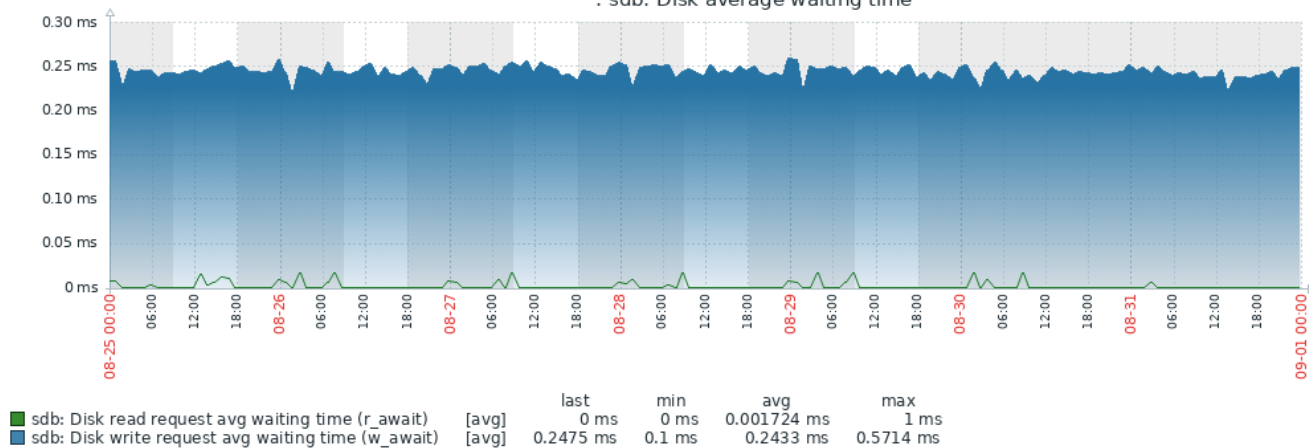

: sdd: Disk read/write rates

sdd: Disk average waiting time

: sdc: Disk utilization and queue

: sdc: Disk read/write rates

: sdc: Disk average waiting time

sdb: Disk utilization and queue

: sdb: Disk read/write rates

: sdb: Disk average waiting time

sda: Disk utilization and queue

: sda: Disk read/write rates

sda: Disk average waiting time

: Reporting for genprod

Licenses for genprod

	last	min	avg	max
Geneva Number of repserv processes for genprod [all]	3	0	2.988	3
Geneva Tech Used Licenses for genprod [all]	0	0	0.1377	4
Geneva Total Licenses for genprod [all]	5	5	5	5
Geneva Used Licenses for genprod [all]	0	0	1.0359	5

Trigger: Geneva repserv processes for genprod [= 0]

: Interface ens18: Network traffic

	last	min	avg	max
Interface ens18: Bits received [avg]	7.31 Kbps	6.63 Kbps	23.89 Kbps	2.07 Mbps
Interface ens18: Bits sent [avg]	8.84 Kbps	7.6 Kbps	968.77 Kbps	312.67 Mbps
Interface ens18: Outbound packets with errors [avg]	0	0	0	0
Interface ens18: Inbound packets with errors [avg]	0	0	0	0
Interface ens18: Outbound packets discarded [avg]	0	0	0	0
Interface ens18: Inbound packets discarded [avg]	0	0	0	0