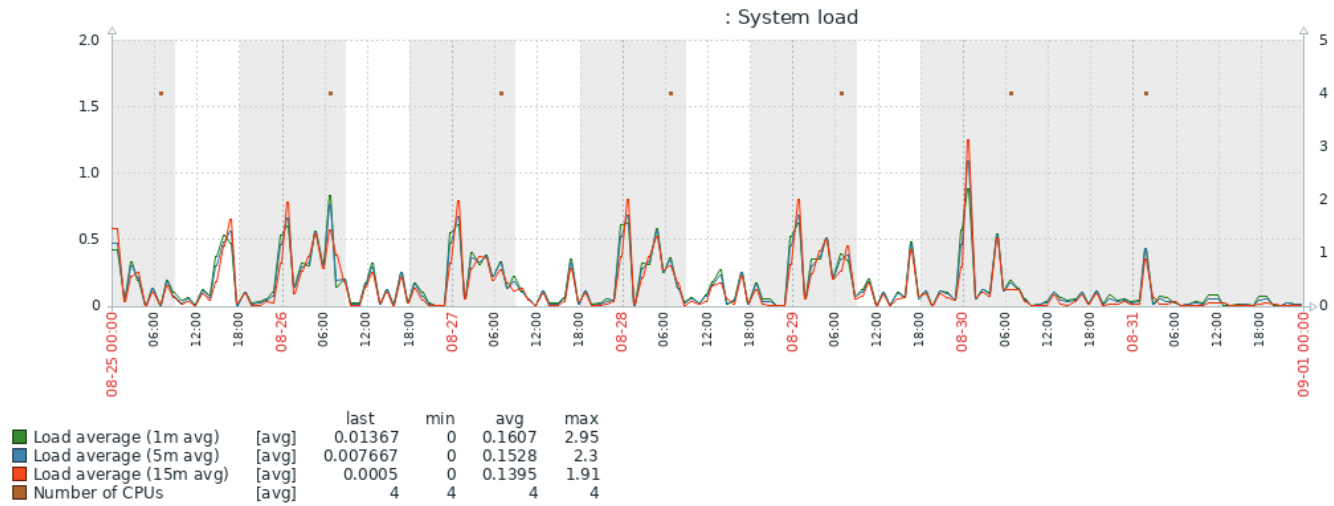

: sdd: Disk read/write rates

sdd: Disk average waiting time

: sdc: Disk utilization and queue

: sdc: Disk read/write rates

: sdc: Disk average waiting time

sdb: Disk utilization and queue

: sdb: Disk read/write rates

: sdb: Disk average waiting time

sda: Disk utilization and queue

: sda: Disk read/write rates

sda: Disk average waiting time

: Reporting for genprod

Licenses for genprod

	last	min	avg	max
Geneva Number of repserv processes for genprod [all]	3	0	2.988	3
Geneva Tech Used Licenses for genprod [all]	0	0	0.1377	4
Geneva Total Licenses for genprod [all]	5	5	5	5
Geneva Used Licenses for genprod [all]	0	0	1.0359	5

Trigger: Geneva repserv processes for genprod [= 0]

: Interface ens18: Network traffic

	last	min	avg	max
Interface ens18: Bits received [avg]	7.31 Kbps	6.63 Kbps	23.89 Kbps	2.07 Mbps
Interface ens18: Bits sent [avg]	8.84 Kbps	7.6 Kbps	968.77 Kbps	312.67 Mbps
Interface ens18: Outbound packets with errors [avg]	0	0	0	0
Interface ens18: Inbound packets with errors [avg]	0	0	0	0
Interface ens18: Outbound packets discarded [avg]	0	0	0	0
Interface ens18: Inbound packets discarded [avg]	0	0	0	0