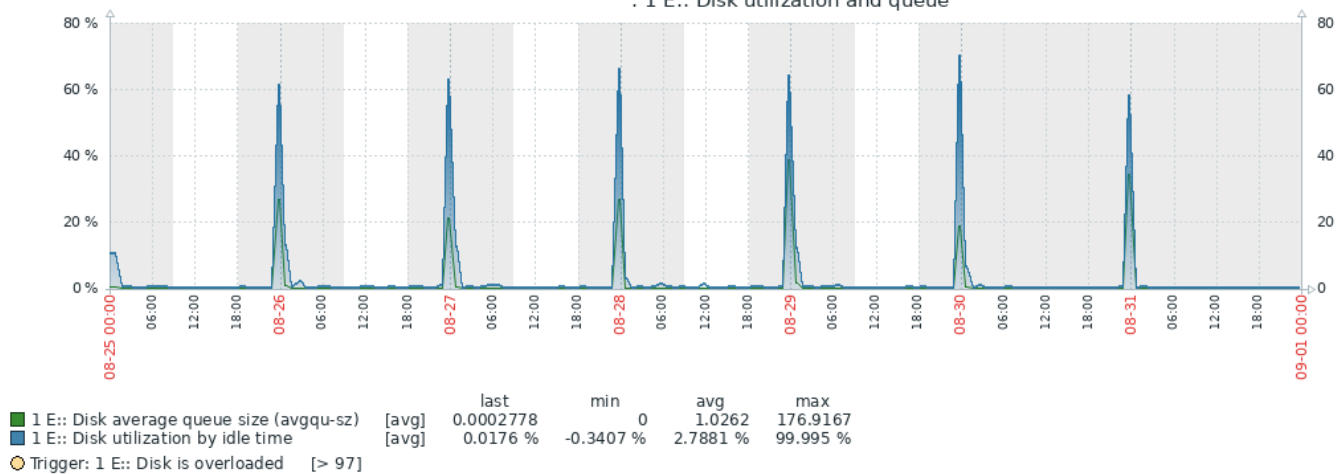

: 1 E:: Disk utilization and queue