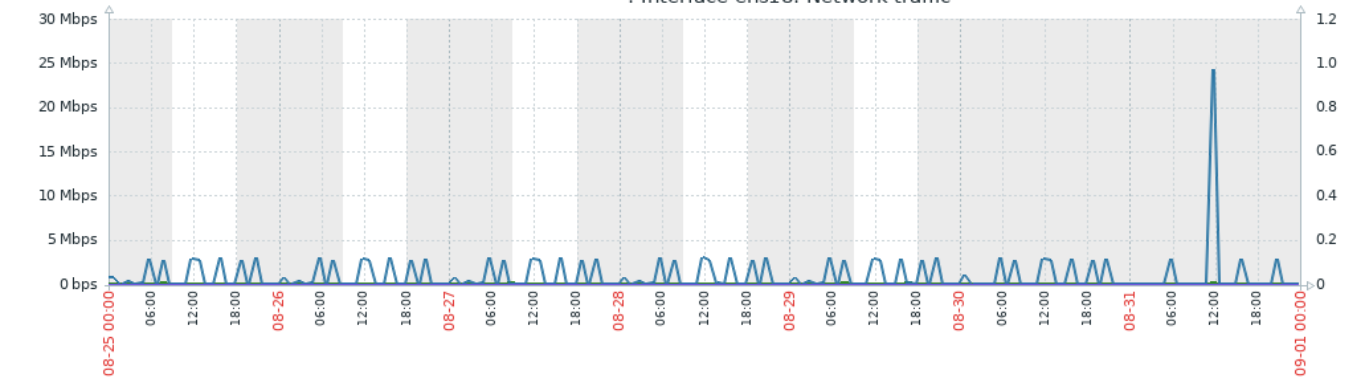

: sdb: Disk average waiting time

sda: Disk utilization and queue

: sda: Disk read/write rates

sda: Disk average waiting time

: Reporting for genprod

Licenses for genprod

	last	min	avg	max
Geneva Number of repserv processes for genprod [all]	3	0	2.988	3
Geneva Tech Used Licenses for genprod [all]	0	0	0.1377	4
Geneva Total Licenses for genprod [all]	5	5	5	5
Geneva Used Licenses for genprod [all]	0	0	1.0359	5

Trigger: Geneva repserv processes for genprod [= 0]

: Interface ens18: Network traffic

	last	min	avg	max
Interface ens18: Bits received [avg]	7.31 Kbps	6.63 Kbps	23.89 Kbps	2.07 Mbps
Interface ens18: Bits sent [avg]	8.84 Kbps	7.6 Kbps	968.77 Kbps	312.67 Mbps
Interface ens18: Outbound packets with errors [avg]	0	0	0	0
Interface ens18: Inbound packets with errors [avg]	0	0	0	0
Interface ens18: Outbound packets discarded [avg]	0	0	0	0
Interface ens18: Inbound packets discarded [avg]	0	0	0	0

: CPU utilization

	last	min	avg	max
CPU utilization [avg]	0.4571 %	0.05418 %	3.5598 %	75.4792 %

Trigger: High CPU utilization [> 90]

: CPU usage

: CPU jumps

**Hostname:** acmeapp01  
**OS:** Microsoft Windows Server 2019 Standard  
**CPUs:** 2  
**Cores:** 4  
**Memory:** 8 GB