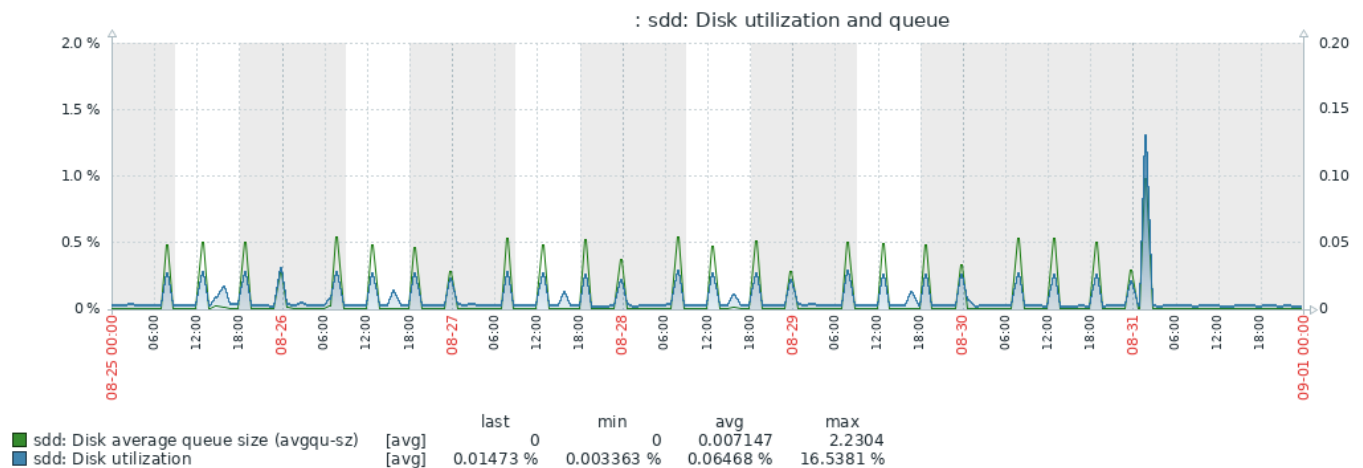

: sdd: Disk read/write rates

sdd: Disk average waiting time

: sdc: Disk utilization and queue

: sdc: Disk read/write rates

: sdc: Disk average waiting time

sdb: Disk utilization and queue

: sdb: Disk read/write rates

: sdb: Disk average waiting time

sda: Disk utilization and queue

: sda: Disk read/write rates

sda: Disk average waiting time

: Reporting for genprod

Licenses for genprod

	last	min	avg	max
Geneva Number of repserv processes for genprod [all]	3	0	2.988	3
Geneva Tech Used Licenses for genprod [all]	0	0	0.1377	4
Geneva Total Licenses for genprod [all]	5	5	5	5
Geneva Used Licenses for genprod [all]	0	0	1.0359	5

Trigger: Geneva repserv processes for genprod [= 0]

: Interface ens18: Network traffic

	last	min	avg	max
Interface ens18: Bits received [avg]	7.31 Kbps	6.63 Kbps	23.89 Kbps	2.07 Mbps
Interface ens18: Bits sent [avg]	8.84 Kbps	7.6 Kbps	968.77 Kbps	312.67 Mbps
Interface ens18: Outbound packets with errors [avg]	0	0	0	0
Interface ens18: Inbound packets with errors [avg]	0	0	0	0
Interface ens18: Outbound packets discarded [avg]	0	0	0	0
Interface ens18: Inbound packets discarded [avg]	0	0	0	0