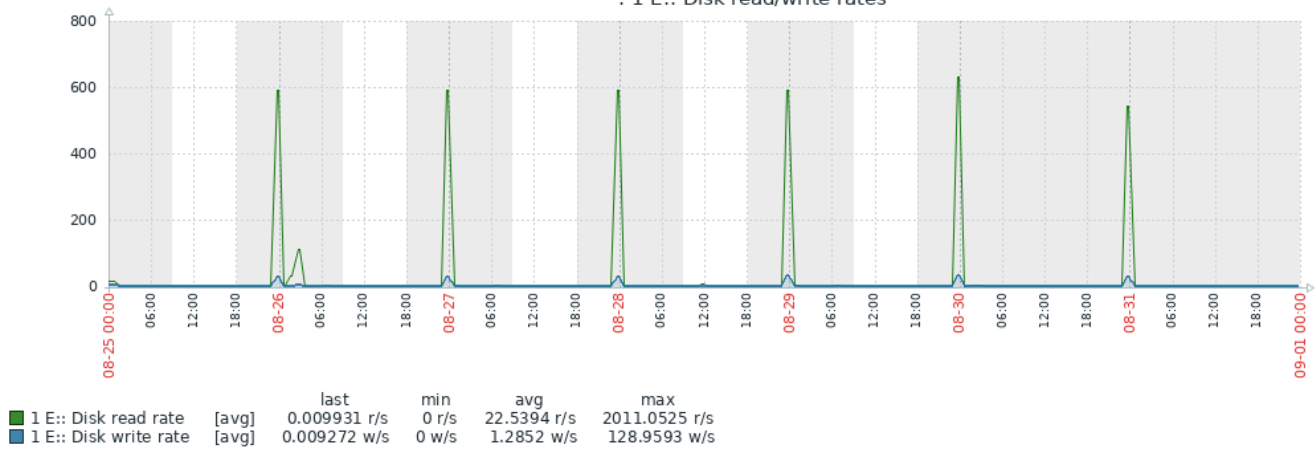

: CPU utilization

: CPU jumps

: CPU usage

: 3 G:: Disk average queue length

: 2 F:: Disk utilization and queue

: 2 F:: Disk read/write rates

: 2 F:: Disk average waiting time

: 2 F:: Disk average queue length

: 1 E:: Disk utilization and queue

: 1 E:: Disk read/write rates

: 1 E:: Disk average waiting time

: 1 E:: Disk average queue length

: 0 C:: Disk utilization and queue

: 0 C:: Disk read/write rates

: 0 C:: Disk average waiting time