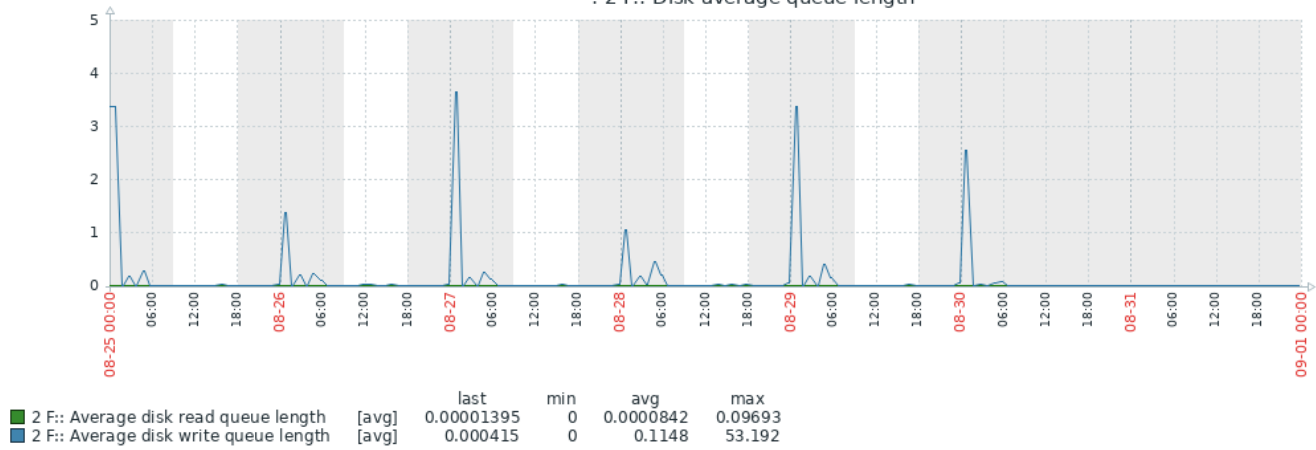

: CPU utilization

: CPU jumps

: CPU usage

: 3 G:: Disk average queue length

: 2 F:: Disk utilization and queue

: 2 F:: Disk read/write rates

: 2 F:: Disk average waiting time

: 2 F:: Disk average queue length

: 1 E:: Disk utilization and queue

: 1 E:: Disk read/write rates

: 1 E:: Disk average waiting time

: 1 E:: Disk average queue length

: 0 C:: Disk utilization and queue

: 0 C:: Disk read/write rates

: 0 C:: Disk average waiting time