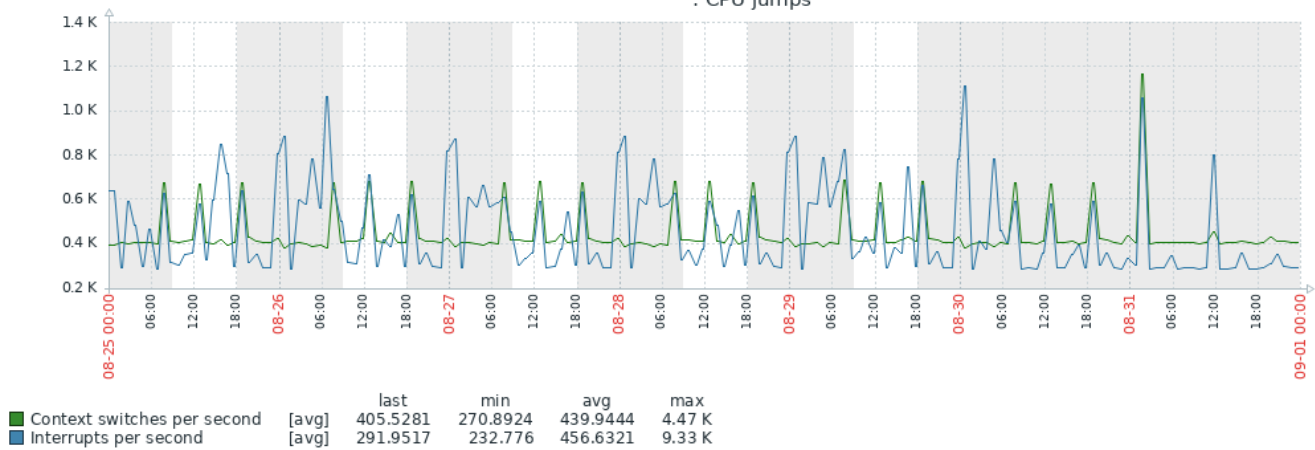

Trigger: Geneva repserv processes for genprod [= 0]

: Interface ens18: Network traffic

	last	min	avg	max
Interface ens18: Bits received [avg]	7.31 Kbps	6.63 Kbps	23.89 Kbps	2.07 Mbps
Interface ens18: Bits sent [avg]	8.84 Kbps	7.6 Kbps	968.77 Kbps	312.67 Mbps
Interface ens18: Outbound packets with errors [avg]	0	0	0	0
Interface ens18: Inbound packets with errors [avg]	0	0	0	0
Interface ens18: Outbound packets discarded [avg]	0	0	0	0
Interface ens18: Inbound packets discarded [avg]	0	0	0	0

: CPU utilization

	last	min	avg	max
CPU utilization [avg]	0.4571 %	0.05418 %	3.5598 %	75.4792 %

Trigger: High CPU utilization [> 90]

: CPU usage

: CPU jumps

**Hostname:** acmeapp01  
**OS:** Microsoft Windows Server 2019 Standard  
**CPUs:** 2  
**Cores:** 4  
**Memory:** 8 GB

: CPU utilization

: CPU jumps

: CPU usage

: 3 G:: Disk average queue length

: 2 F:: Disk utilization and queue

: 2 F:: Disk read/write rates

: 2 F:: Disk average waiting time

: 2 F:: Disk average queue length