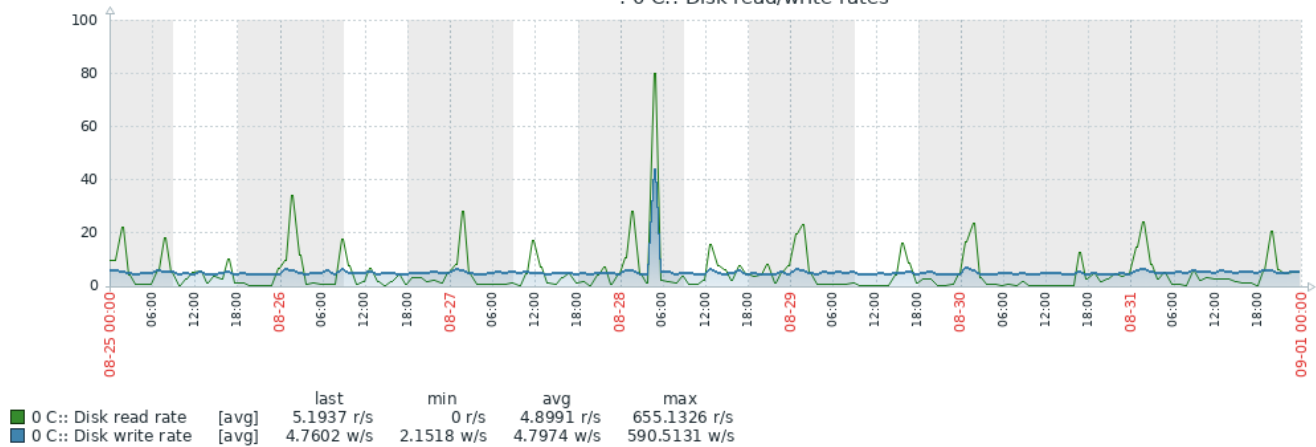

: CPU utilization

: CPU jumps

: CPU usage

: 3 G:: Disk average queue length

: 2 F:: Disk utilization and queue

: 2 F:: Disk read/write rates

: 2 F:: Disk average waiting time

: 2 F:: Disk average queue length

: 1 E:: Disk utilization and queue

: 1 E:: Disk read/write rates

: 1 E:: Disk average waiting time

: 1 E:: Disk average queue length

: 0 C:: Disk utilization and queue

: 0 C:: Disk read/write rates

: 0 C:: Disk average waiting time