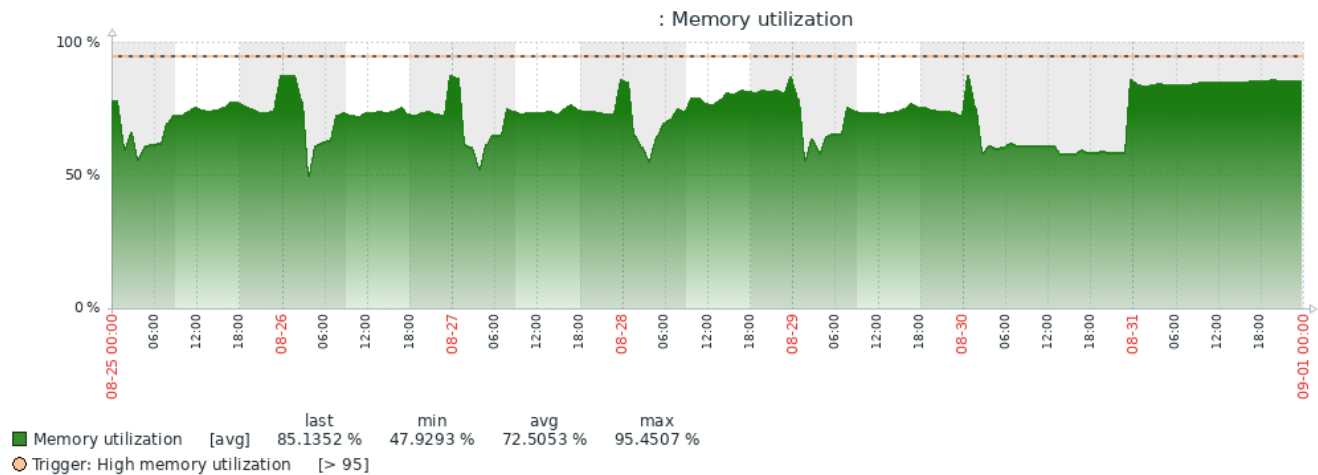

Trigger: Geneva repserv processes for genprod [= 0]

: Interface ens18: Network traffic

	last	min	avg	max
Interface ens18: Bits received [avg]	7.31 Kbps	6.63 Kbps	23.89 Kbps	2.07 Mbps
Interface ens18: Bits sent [avg]	8.84 Kbps	7.6 Kbps	968.77 Kbps	312.67 Mbps
Interface ens18: Outbound packets with errors [avg]	0	0	0	0
Interface ens18: Inbound packets with errors [avg]	0	0	0	0
Interface ens18: Outbound packets discarded [avg]	0	0	0	0
Interface ens18: Inbound packets discarded [avg]	0	0	0	0

: CPU utilization

	last	min	avg	max
CPU utilization [avg]	0.4571 %	0.05418 %	3.5598 %	75.4792 %

Trigger: High CPU utilization [> 90]

: CPU usage

: CPU jumps

**Hostname:** acmeapp01  
**OS:** Microsoft Windows Server 2019 Standard  
**CPUs:** 2  
**Cores:** 4  
**Memory:** 8 GB

: CPU utilization

: CPU jumps

: CPU usage

: 3 G:: Disk average queue length

: 2 F:: Disk utilization and queue

: 2 F:: Disk read/write rates

: 2 F:: Disk average waiting time

: 2 F:: Disk average queue length