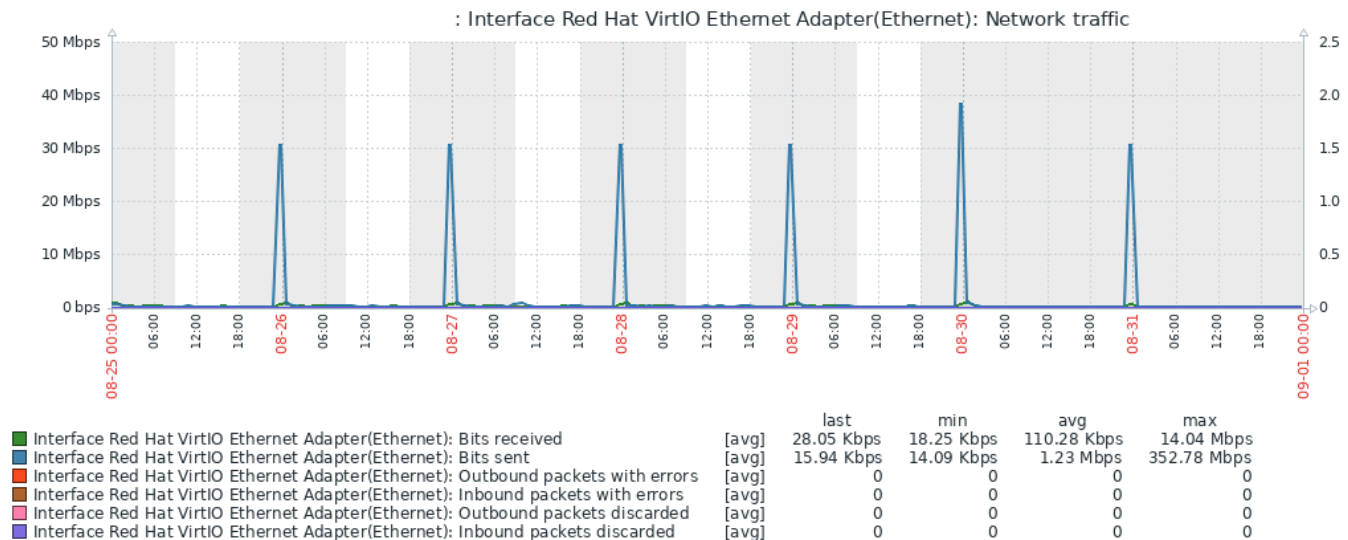

Trigger: Geneva repserv processes for genprod [= 0]

: Interface ens18: Network traffic

	last	min	avg	max
Interface ens18: Bits received [avg]	7.31 Kbps	6.63 Kbps	23.89 Kbps	2.07 Mbps
Interface ens18: Bits sent [avg]	8.84 Kbps	7.6 Kbps	968.77 Kbps	312.67 Mbps
Interface ens18: Outbound packets with errors [avg]	0	0	0	0
Interface ens18: Inbound packets with errors [avg]	0	0	0	0
Interface ens18: Outbound packets discarded [avg]	0	0	0	0
Interface ens18: Inbound packets discarded [avg]	0	0	0	0

: CPU utilization

	last	min	avg	max
CPU utilization [avg]	0.4571 %	0.05418 %	3.5598 %	75.4792 %

Trigger: High CPU utilization [> 90]

: CPU usage

: CPU jumps

**Hostname:** acmeapp01  
**OS:** Microsoft Windows Server 2019 Standard  
**CPUs:** 2  
**Cores:** 4  
**Memory:** 8 GB

: CPU utilization

: CPU jumps

: CPU usage

: 3 G:: Disk average queue length

: 2 F:: Disk utilization and queue

: 2 F:: Disk read/write rates

: 2 F:: Disk average waiting time

: 2 F:: Disk average queue length