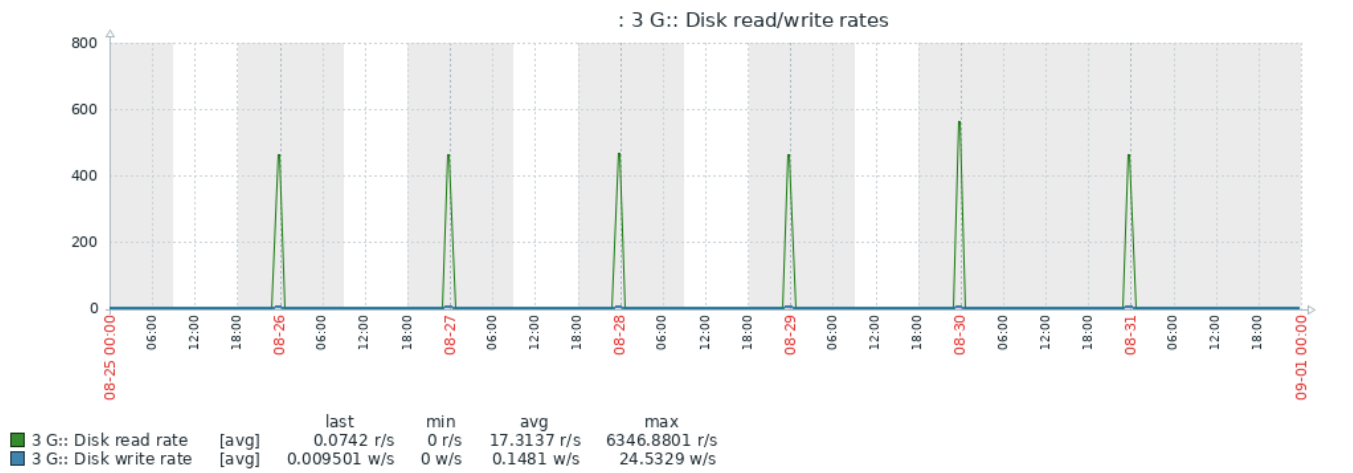

: CPU utilization

: CPU jumps

: CPU usage

: 3 G:: Disk average queue length

: 2 F:: Disk utilization and queue

: 2 F:: Disk read/write rates

: 2 F:: Disk average waiting time

: 2 F:: Disk average queue length

: 1 E:: Disk utilization and queue

: 1 E:: Disk read/write rates

: 1 E:: Disk average waiting time

: 1 E:: Disk average queue length

: 0 C:: Disk utilization and queue

: 0 C:: Disk read/write rates

: 0 C:: Disk average waiting time