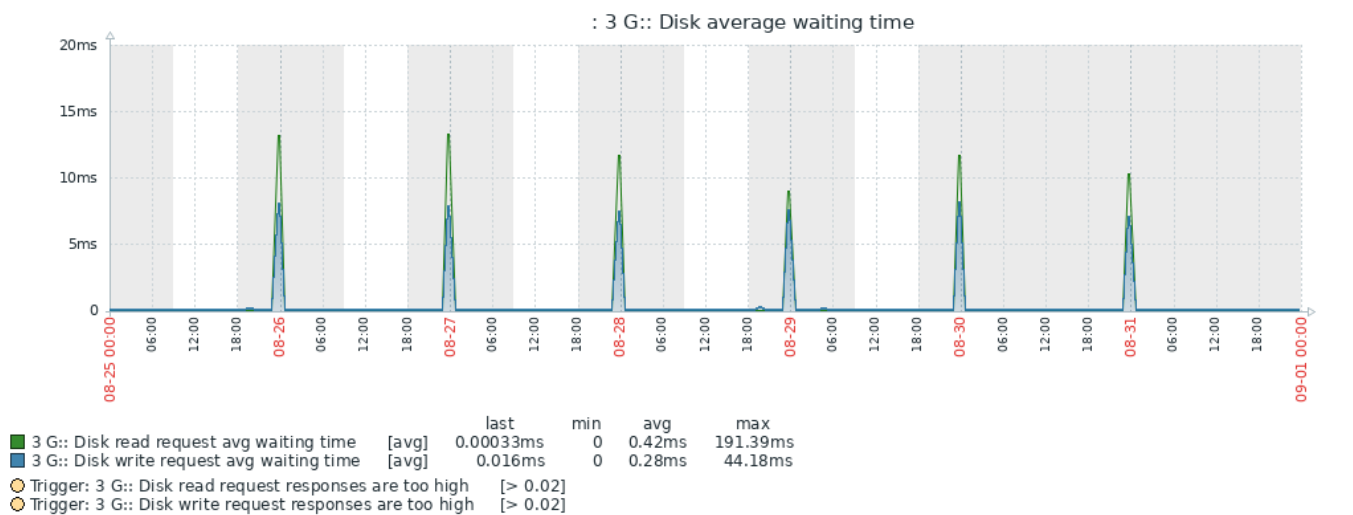

: CPU utilization

: CPU jumps

: CPU usage

: 3 G:: Disk average queue length

: 2 F:: Disk utilization and queue

: 2 F:: Disk read/write rates

: 2 F:: Disk average waiting time

: 2 F:: Disk average queue length