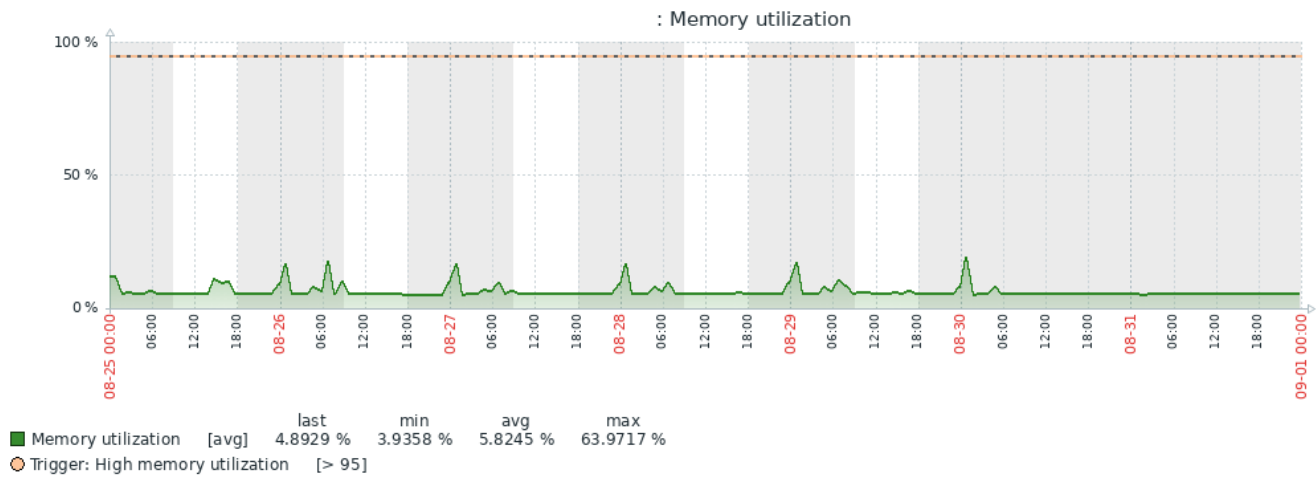

: sdd: Disk read/write rates

sdd: Disk average waiting time

: sdc: Disk utilization and queue

: sdc: Disk read/write rates

: sdc: Disk average waiting time

sdb: Disk utilization and queue

: sdb: Disk read/write rates

: sdb: Disk average waiting time

sda: Disk utilization and queue

: sda: Disk read/write rates

sda: Disk average waiting time

: Reporting for genprod

Licenses for genprod

	last	min	avg	max
Geneva Number of repserv processes for genprod [all]	3	0	2.988	3
Geneva Tech Used Licenses for genprod [all]	0	0	0.1377	4
Geneva Total Licenses for genprod [all]	5	5	5	5
Geneva Used Licenses for genprod [all]	0	0	1.0359	5

Trigger: Geneva repserv processes for genprod [= 0]

: Interface ens18: Network traffic

	last	min	avg	max
Interface ens18: Bits received [avg]	7.31 Kbps	6.63 Kbps	23.89 Kbps	2.07 Mbps
Interface ens18: Bits sent [avg]	8.84 Kbps	7.6 Kbps	968.77 Kbps	312.67 Mbps
Interface ens18: Outbound packets with errors [avg]	0	0	0	0
Interface ens18: Inbound packets with errors [avg]	0	0	0	0
Interface ens18: Outbound packets discarded [avg]	0	0	0	0
Interface ens18: Inbound packets discarded [avg]	0	0	0	0

: CPU utilization

	last	min	avg	max
CPU utilization [avg]	0.4571 %	0.05418 %	3.5598 %	75.4792 %

Trigger: High CPU utilization [> 90]

: CPU usage

: CPU jumps

**Hostname:** acmeapp01  
**OS:** Microsoft Windows Server 2019 Standard  
**CPUs:** 2  
**Cores:** 4  
**Memory:** 8 GB