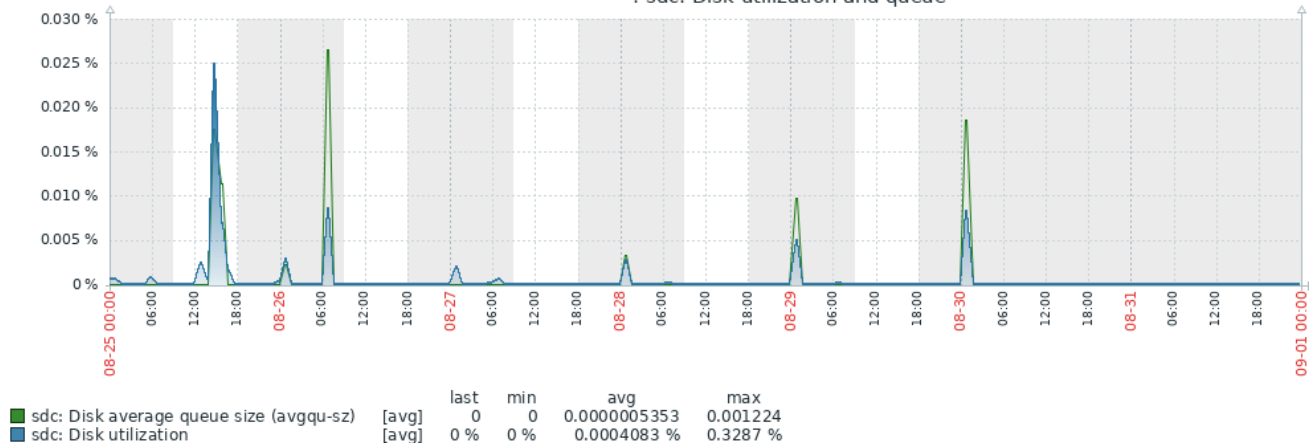

: sdd: Disk read/write rates

sdd: Disk average waiting time

: sdc: Disk utilization and queue

: sdc: Disk read/write rates

: sdc: Disk average waiting time

sdb: Disk utilization and queue

: sdb: Disk read/write rates

: sdb: Disk average waiting time

sda: Disk utilization and queue

: sda: Disk read/write rates

sda: Disk average waiting time

: Reporting for genprod

Licenses for genprod

	last	min	avg	max
Geneva Number of repserv processes for genprod [all]	3	0	2.988	3
Geneva Tech Used Licenses for genprod [all]	0	0	0.1377	4
Geneva Total Licenses for genprod [all]	5	5	5	5
Geneva Used Licenses for genprod [all]	0	0	1.0359	5

Trigger: Geneva repserv processes for genprod [= 0]

: Interface ens18: Network traffic

	last	min	avg	max
Interface ens18: Bits received [avg]	7.31 Kbps	6.63 Kbps	23.89 Kbps	2.07 Mbps
Interface ens18: Bits sent [avg]	8.84 Kbps	7.6 Kbps	968.77 Kbps	312.67 Mbps
Interface ens18: Outbound packets with errors [avg]	0	0	0	0
Interface ens18: Inbound packets with errors [avg]	0	0	0	0
Interface ens18: Outbound packets discarded [avg]	0	0	0	0
Interface ens18: Inbound packets discarded [avg]	0	0	0	0