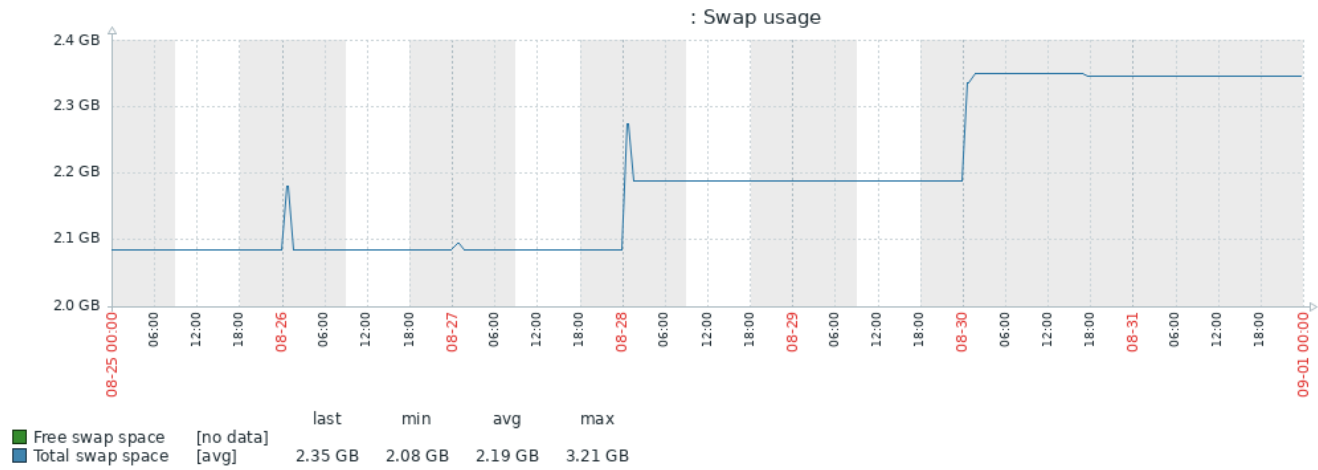

Trigger: Geneva repserv processes for genprod [= 0]

: Interface ens18: Network traffic

	last	min	avg	max
Interface ens18: Bits received [avg]	7.31 Kbps	6.63 Kbps	23.89 Kbps	2.07 Mbps
Interface ens18: Bits sent [avg]	8.84 Kbps	7.6 Kbps	968.77 Kbps	312.67 Mbps
Interface ens18: Outbound packets with errors [avg]	0	0	0	0
Interface ens18: Inbound packets with errors [avg]	0	0	0	0
Interface ens18: Outbound packets discarded [avg]	0	0	0	0
Interface ens18: Inbound packets discarded [avg]	0	0	0	0

: CPU utilization

	last	min	avg	max
CPU utilization [avg]	0.4571 %	0.05418 %	3.5598 %	75.4792 %

Trigger: High CPU utilization [> 90]

: CPU usage

: CPU jumps

**Hostname:** acmeapp01  
**OS:** Microsoft Windows Server 2019 Standard  
**CPUs:** 2  
**Cores:** 4  
**Memory:** 8 GB

: CPU utilization

: CPU jumps

: CPU usage

: 3 G:: Disk average queue length

: 2 F:: Disk utilization and queue

: 2 F:: Disk read/write rates

: 2 F:: Disk average waiting time

: 2 F:: Disk average queue length