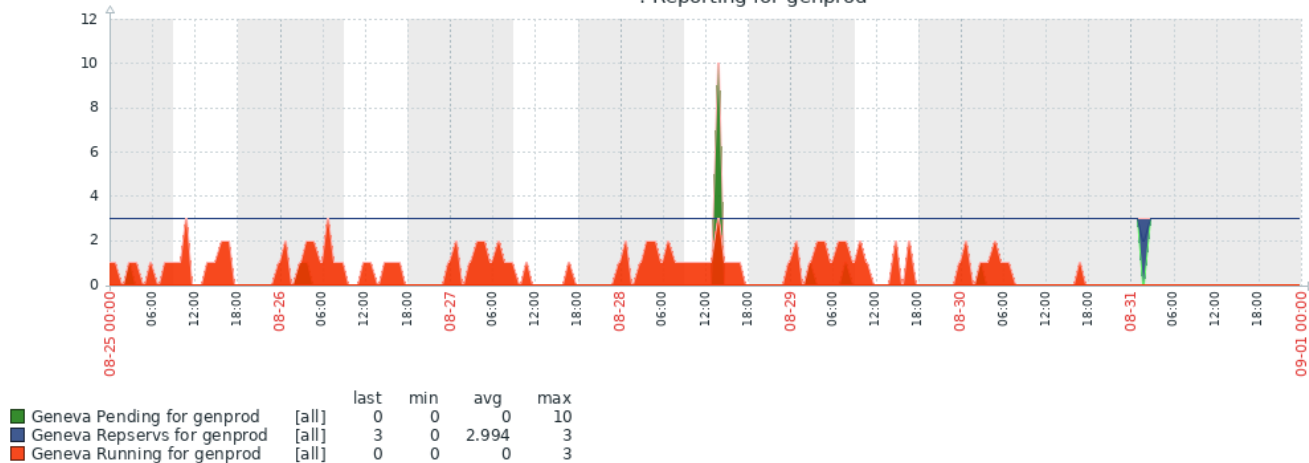

: sdd: Disk read/write rates

sdd: Disk average waiting time

: sdc: Disk utilization and queue

: sdc: Disk read/write rates

: sdc: Disk average waiting time

sdb: Disk utilization and queue

: sdb: Disk read/write rates

: sdb: Disk average waiting time

sda: Disk utilization and queue

: sda: Disk read/write rates

sda: Disk average waiting time

: Reporting for genprod

Licenses for genprod

	last	min	avg	max
Geneva Number of repserv processes for genprod [all]	3	0	2.988	3
Geneva Tech Used Licenses for genprod [all]	0	0	0.1377	4
Geneva Total Licenses for genprod [all]	5	5	5	5
Geneva Used Licenses for genprod [all]	0	0	1.0359	5

Trigger: Geneva repserv processes for genprod [= 0]

: Interface ens18: Network traffic

	last	min	avg	max
Interface ens18: Bits received [avg]	7.31 Kbps	6.63 Kbps	23.89 Kbps	2.07 Mbps
Interface ens18: Bits sent [avg]	8.84 Kbps	7.6 Kbps	968.77 Kbps	312.67 Mbps
Interface ens18: Outbound packets with errors [avg]	0	0	0	0
Interface ens18: Inbound packets with errors [avg]	0	0	0	0
Interface ens18: Outbound packets discarded [avg]	0	0	0	0
Interface ens18: Inbound packets discarded [avg]	0	0	0	0

: CPU utilization

	last	min	avg	max
CPU utilization [avg]	0.4571 %	0.05418 %	3.5598 %	75.4792 %

Trigger: High CPU utilization [> 90]

: CPU usage

: CPU jumps

**Hostname:** acmeapp01  
**OS:** Microsoft Windows Server 2019 Standard  
**CPUs:** 2  
**Cores:** 4  
**Memory:** 8 GB