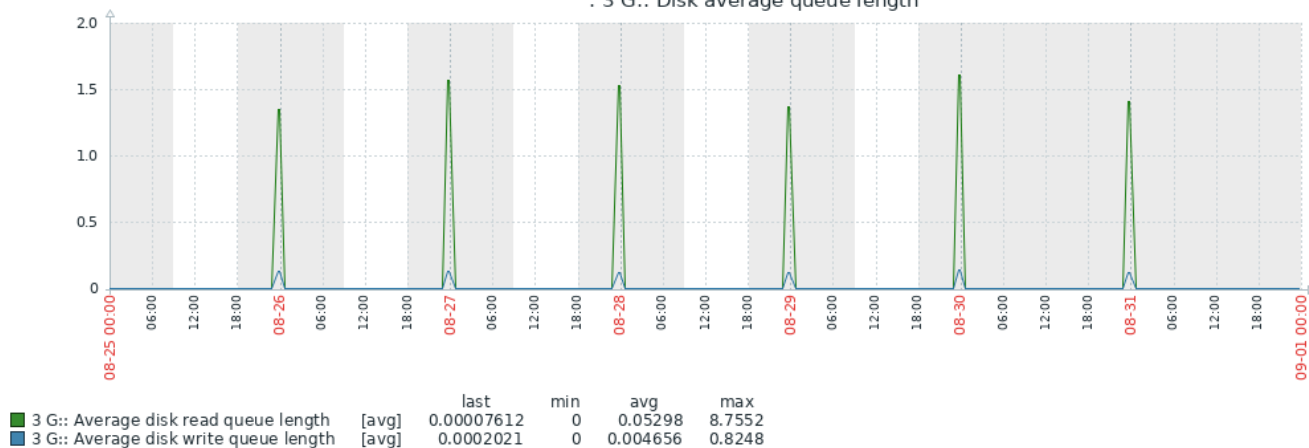

: CPU utilization

	last	min	avg	max
CPU utilization [avg]	0.4571 %	0.05418 %	3.5598 %	75.4792 %

Trigger: High CPU utilization [> 90]

: CPU usage

: CPU jumps

**Hostname:** acmeapp01  
**OS:** Microsoft Windows Server 2019 Standard  
**CPUs:** 2  
**Cores:** 4  
**Memory:** 8 GB

: CPU utilization

: CPU jumps

: CPU usage

: 3 G:: Disk average queue length

: 2 F:: Disk utilization and queue

: 2 F:: Disk read/write rates

: 2 F:: Disk average waiting time

: 2 F:: Disk average queue length

: 1 E:: Disk utilization and queue

: 1 E:: Disk read/write rates

: 1 E:: Disk average waiting time

: 1 E:: Disk average queue length

: 0 C:: Disk utilization and queue

: 0 C:: Disk read/write rates

: 0 C:: Disk average waiting time